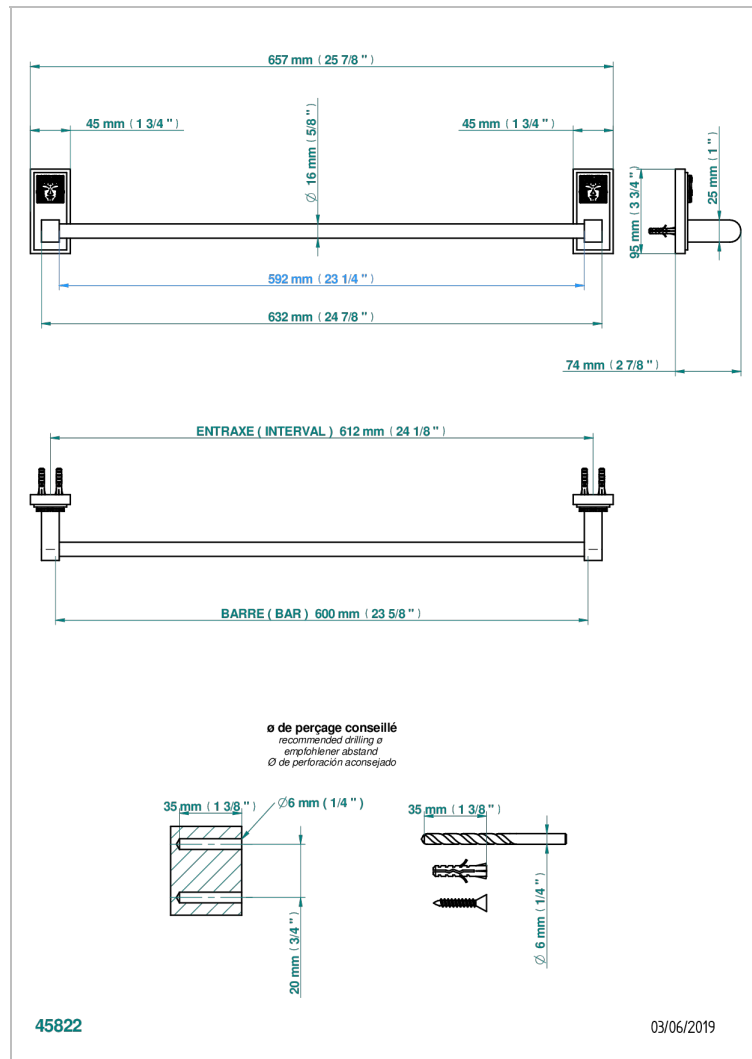

MASQUE DE FEMME LUNAIRE

A2R-514/60

Towel bar, 24" long

THG[®]
PARIS

CHARACTERISTIC

- Masque de Femme Lunaire
- Towel bar, 24" long

AVAILABLE FINITIONS

Black ceram - D30
Chrome polished - A02
Chrome polished / gold polished - G02
Gold mat - F07
Gold polished - F01
Matt chrome (American satin) - C02