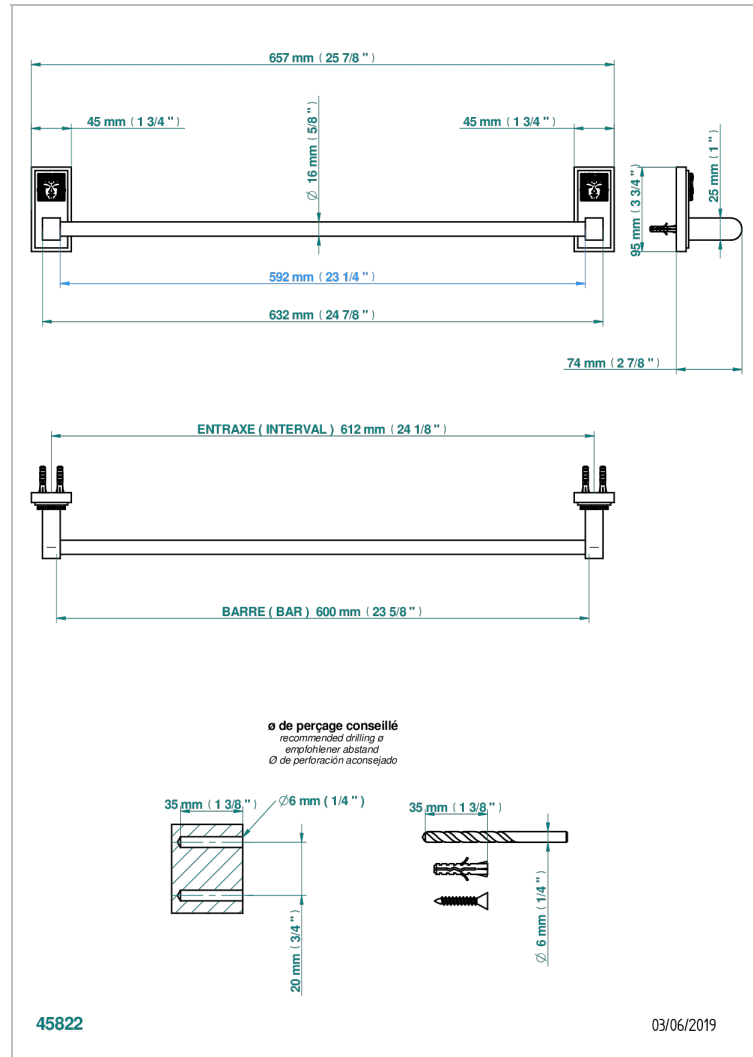

MASQUE DE FEMME LUNAIRE

A2R-514/60

Single towel rail, fixed rail, length: 600 mm

THG[®]
PARIS

CHARACTERISTIC

- Masque de Femme Lunaire
- Single towel rail, fixed rail, length: 600 mm

AVAILABLE FINITIONS

Black ceram - D30
Matt chrome - C02
Matt gold - F07
Matt nickel (color finish) - C01
Polished chrome (color finish) - A02
Polished chrome / Polished gold (color finish) - G02