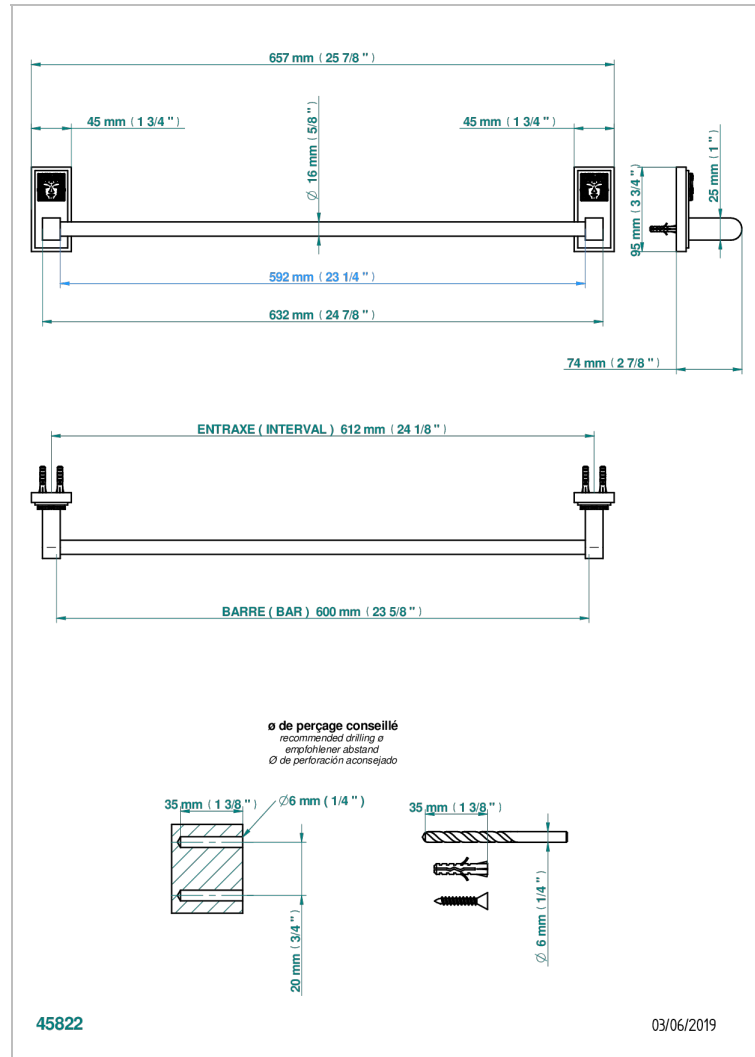

MASQUE DE FEMME LUNAIRE

A2R-514/60

Single towel rail, fixed rail, length: 600 mm

CHARACTERISTIC

- Masque de Femme Lunaire
- Single towel rail, fixed rail, length: 600 mm

AVAILABLE FINITIONS

Black ceram - D30
Matt chrome - C02
Matt gold - F07
Matt nickel (color finish) - C01
Polished chrome (color finish) - A02
Polished chrome / Polished gold (color finish) - G02