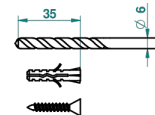

CHARACTERISTIC

- Vogue black onyx
- Tumbler holder, wall mounted

AVAILABLE FINITIONS

Black ceram - D30
Blush PVD - H62
Brass color PVD - H49
Brown bronze color PVD - F33
Chrome polished - A02
Chrome polished / gold polished - G02

Copper antique matt, coated - H07
Gold color PVD - H52
Gold mat - F07
Gold polished - F01
Graphite PVD - H64
Light coated bronze - D01

Matt Umber PVD - H67
Matt blush PVD - H60
Matt brass color PVD - H50
Matt brown bronze color PVD - F34
Matt chrome (American satin) - C02
Matt gold color PVD - H53

Matt graphite PVD - H65
Matt nickel (American satin) - C01
Matt nickel color PVD - H56
Nickel antique / Sovereign - H28
Nickel color PVD - H55
Nickel polished - B01

Soft gold - F30
Soft matt gold - F31
Umber PVD - H66