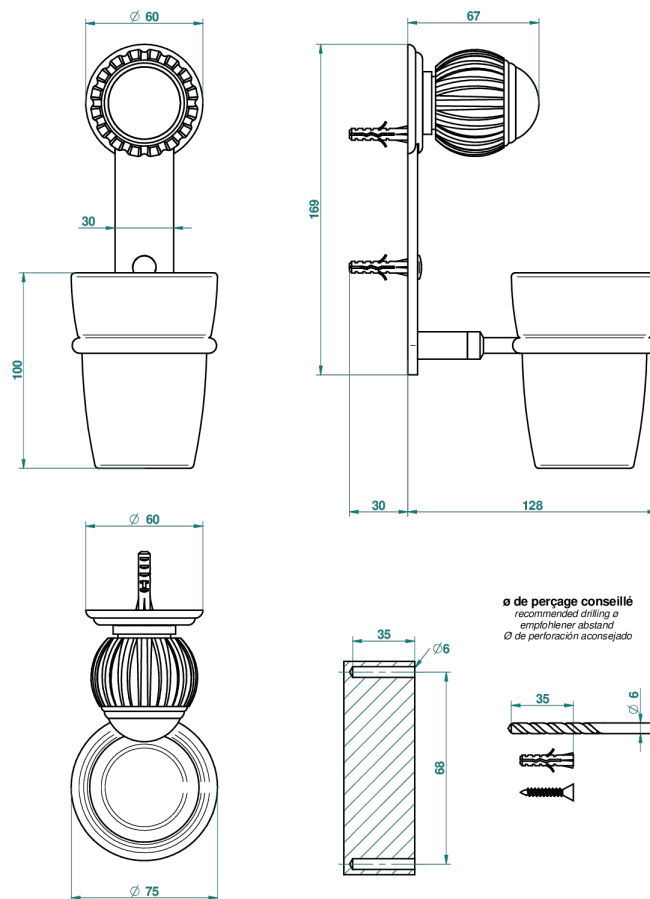

VOGUE BLACK ONYX

A8P-536

Tumbler holder, wall mounted

THG®
PARIS

45819

03/01/2018

CHARACTERISTIC

- Vogue black onyx
- Tumbler holder, wall mounted

AVAILABLE FINITIONS

Black ceram - D30
Blush PVD - H62
Brass color PVD - H49
Brown bronze color PVD - F33
Chrome polished - A02
Chrome polished / gold polished - G02

Copper antique matt, coated - H07
Gold color PVD - H52
Gold mat - F07
Gold polished - F01
Graphite PVD - H64
Light coated bronze - D01

Matt Umber PVD - H67
Matt blush PVD - H60
Matt brass color PVD - H50
Matt brown bronze color PVD - F34
Matt chrome (American satin) - C02
Matt gold color PVD - H53

Matt graphite PVD - H65
Matt nickel (American satin) - C01
Matt nickel color PVD - H56
Nickel antique / Sovereign - H28
Nickel color PVD - H55
Nickel polished - B01

Soft gold - F30
Soft matt gold - F31
Umber PVD - H66