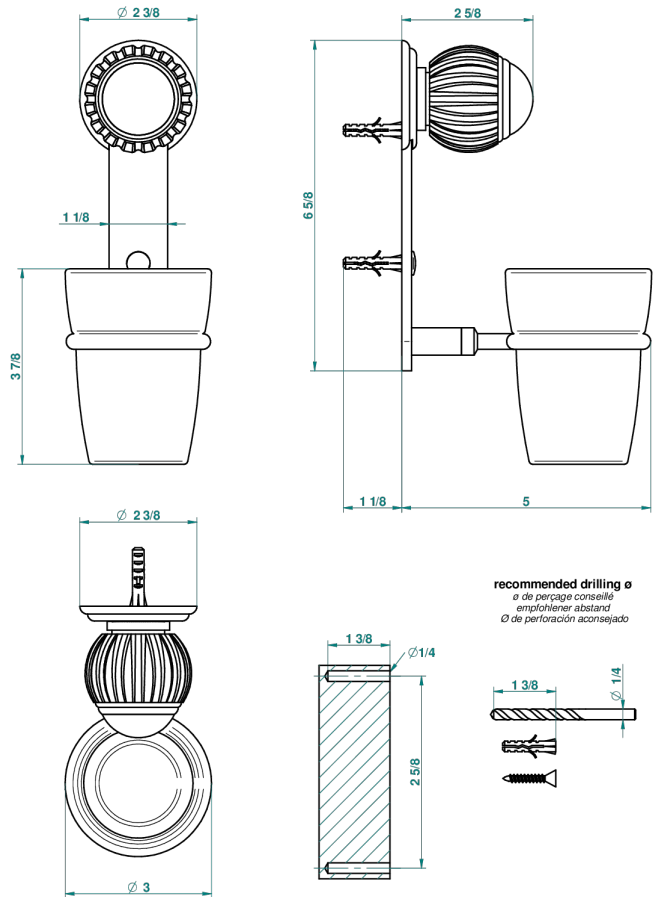

VOGUE BLACK ONYX

A8P-536

Tumbler holder, wall mounted

45819

03/01/2018

CHARACTERISTIC

- Vogue black onyx
- Tumbler holder, wall mounted

AVAILABLE FINITIONS