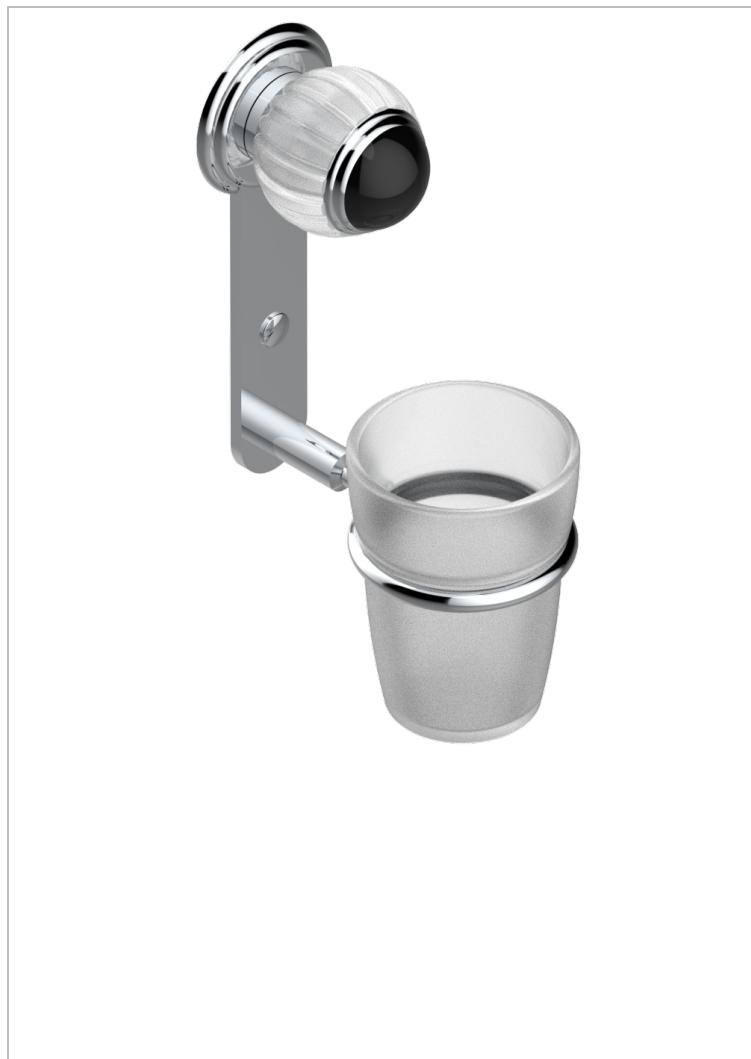

VOGUE BLACK ONYX

A8P-536

Wall mounted glass tumbler and holder

THG
PARIS

CHARACTERISTIC

- Vogue black onyx
- Wall mounted glass tumbler and holder

AVAILABLE FINITIONS

Antique nickel - H28
Black ceram - D30
Blush PVD - H62
Brass color PVD - H49
Brown bronze color PVD - F33
Gold color PVD - H52

Graphite PVD - H64
Lacquered light bronze - D01
Matt Umber PVD - H67
Matt blush PVD - H60
Matt brass color PVD - H50
Matt brown bronze color PVD - F34

Matt chrome - C02
Matt gold - F07
Matt gold color PVD - H53
Matt graphite PVD - H65
Matt nickel (color finish) - C01
Matt nickel color PVD - H56

Nickel color PVD - H55
Polished chrome (color finish) - A02
Polished chrome / Polished gold (color finish) - G02
Polished gold (color finish) - F01
Polished nickel - B01
Soft gold - F30

Soft matt gold - F31
Umber PVD - H66
Varnished matt antique red copper (color finish) - H07