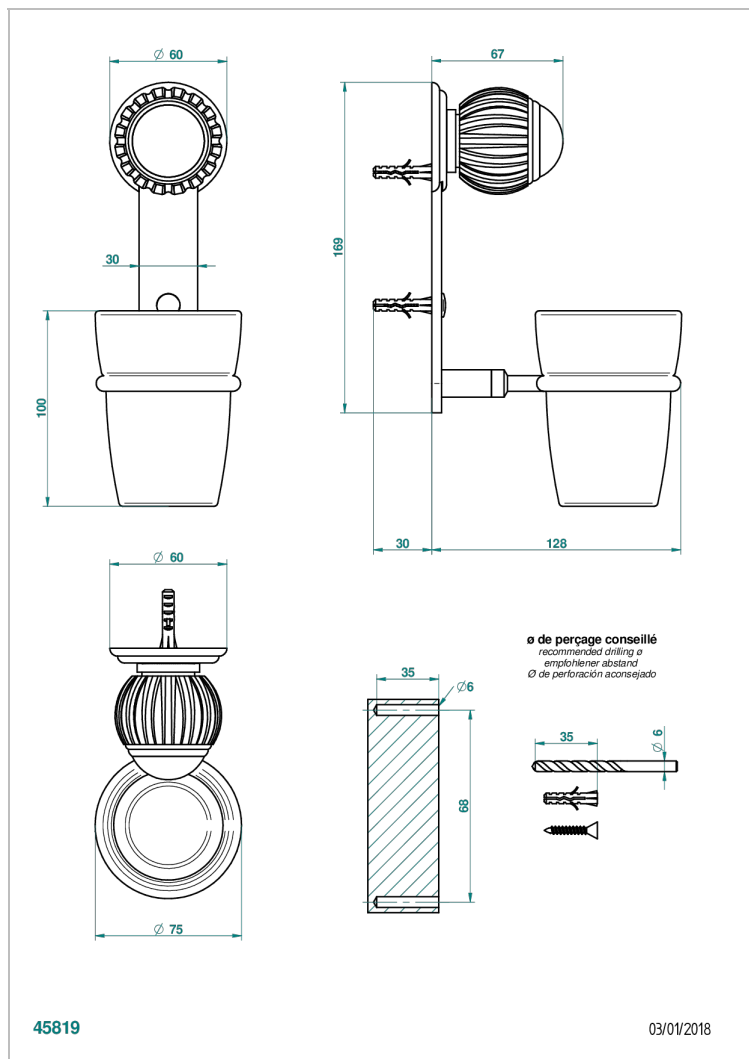

VOGUE BLACK ONYX

A8P-536

Wall mounted glass tumbler and holder

THG
PARIS

CHARACTERISTIC

- Vogue black onyx
- Wall mounted glass tumbler and holder

AVAILABLE FINITIONS

Antique nickel - H28
Black ceram - D30
Blush PVD - H62
Brass color PVD - H49
Brown bronze color PVD - F33
Gold color PVD - H52

Nickel color PVD - H55
Polished chrome (color finish) - A02
Polished chrome / Polished gold (color finish) - G02
Polished gold (color finish) - F01
Polished nickel - B01
Soft gold - F30

Soft matt gold - F31
Umber PVD - H66
Varnished matt antique red copper (color finish) - H07