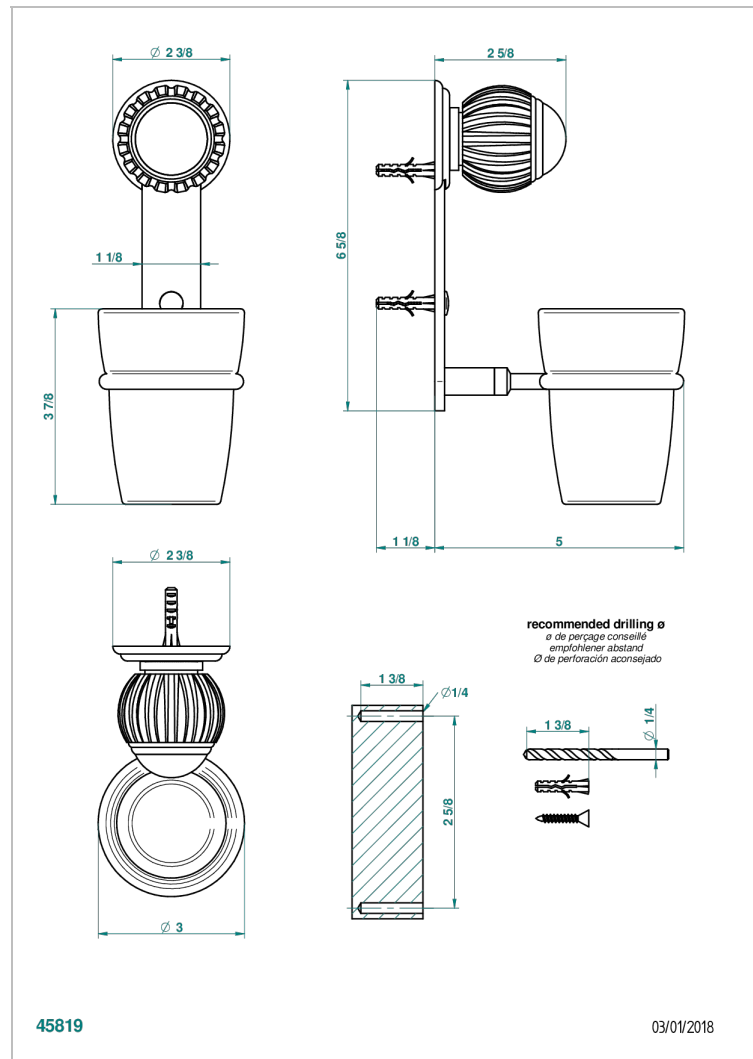

VOGUE BLACK ONYX

A8P-536

Wall mounted glass tumbler and holder

THG[®]
PARIS

CHARACTERISTIC

- Vogue black onyx
- Wall mounted glass tumbler and holder

AVAILABLE FINITIONS

Antique nickel - H28
Black ceram - D30
Blush PVD - H62
Brass color PVD - H49
Brown bronze color PVD - F33
Gold color PVD - H52

Nickel color PVD - H55
Polished chrome (color finish) - A02
Polished chrome / Polished gold (color finish) - G02
Polished gold (color finish) - F01
Polished nickel - B01
Soft gold - F30

Soft matt gold - F31
Umber PVD - H66
Varnished matt antique red copper (color finish) - H07