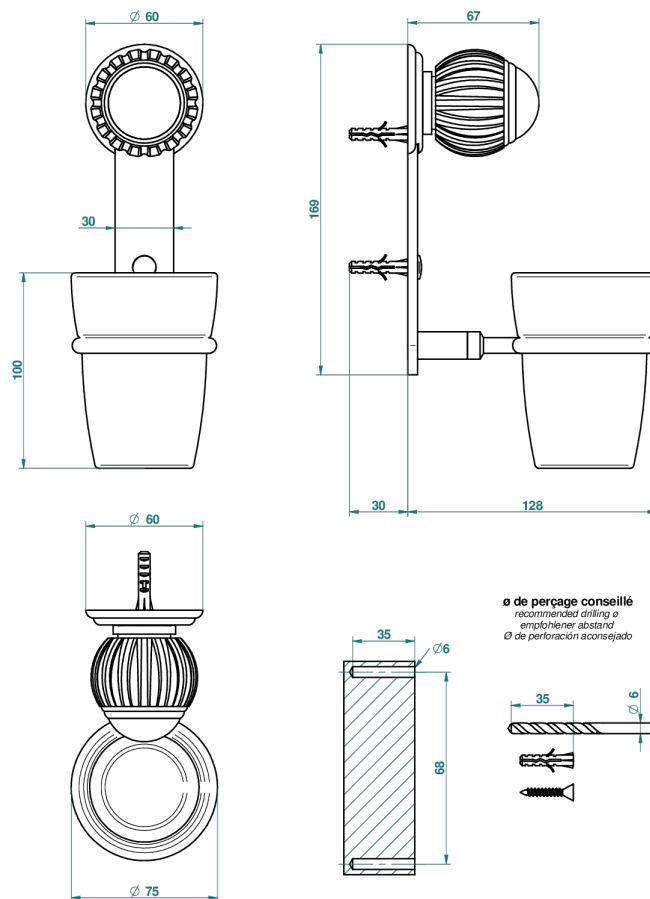

VOGUE BLACK ONYX

A8P-536

Wall mounted glass tumbler and holder

THG
PARIS

CHARACTERISTIC

- Vogue black onyx
- Wall mounted glass tumbler and holder

AVAILABLE FINITIONS

Antique nickel - H28
Black ceram - D30
Blush PVD - H62
Brass color PVD - H49
Brown bronze color PVD - F33
Gold color PVD - H52

Nickel color PVD - H55
Polished chrome (color finish) - A02
Polished chrome / Polished gold (color finish) - G02
Polished gold (color finish) - F01
Polished nickel - B01
Soft gold - F30

Soft matt gold - F31
Umber PVD - H66
Varnished matt antique red copper (color finish) - H07