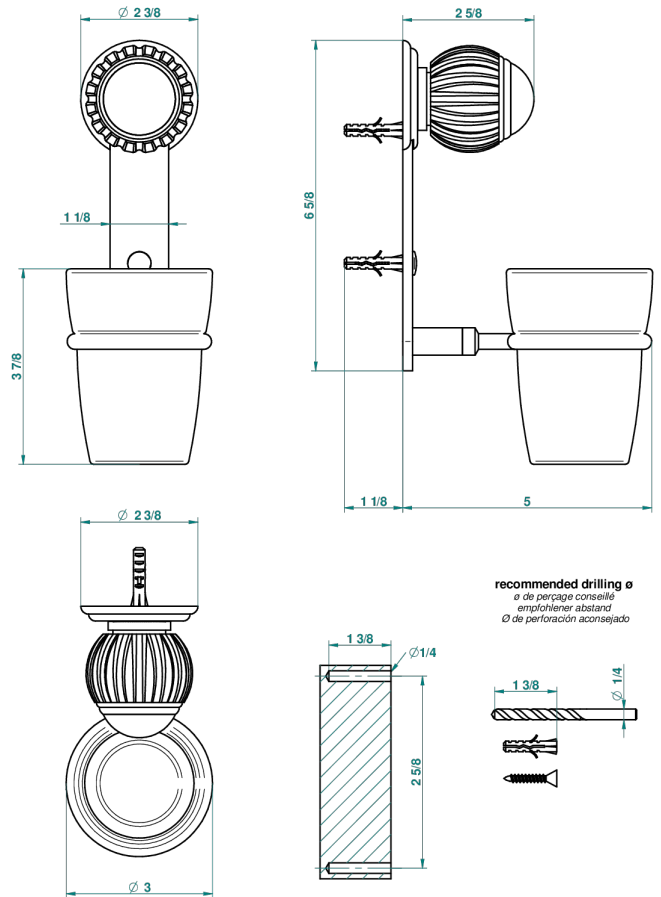

VOGUE BLACK ONYX

A8P-536

Wall mounted glass tumbler and holder

THG®
PARIS

45819

03/01/2018

CHARACTERISTIC

- Vogue black onyx
- Wall mounted glass tumbler and holder

AVAILABLE FINITIONS

Antique nickel - H28
Black ceram - D30
Blush PVD - H62
Brass color PVD - H49
Brown bronze color PVD - F33
Gold color PVD - H52

Graphite PVD - H64
Lacquered light bronze - D01
Matt Umber PVD - H67
Matt blush PVD - H60
Matt brass color PVD - H50
Matt brown bronze color PVD - F34

Matt chrome - C02
Matt gold - F07
Matt gold color PVD - H53
Matt graphite PVD - H65
Matt nickel (color finish) - C01
Matt nickel color PVD - H56

Nickel color PVD - H55
Polished chrome (color finish) - A02
Polished chrome / Polished gold (color finish) - G02
Polished gold (color finish) - F01
Polished nickel - B01
Soft gold - F30

Soft matt gold - F31
Umber PVD - H66
Varnished matt antique red copper (color finish) - H07