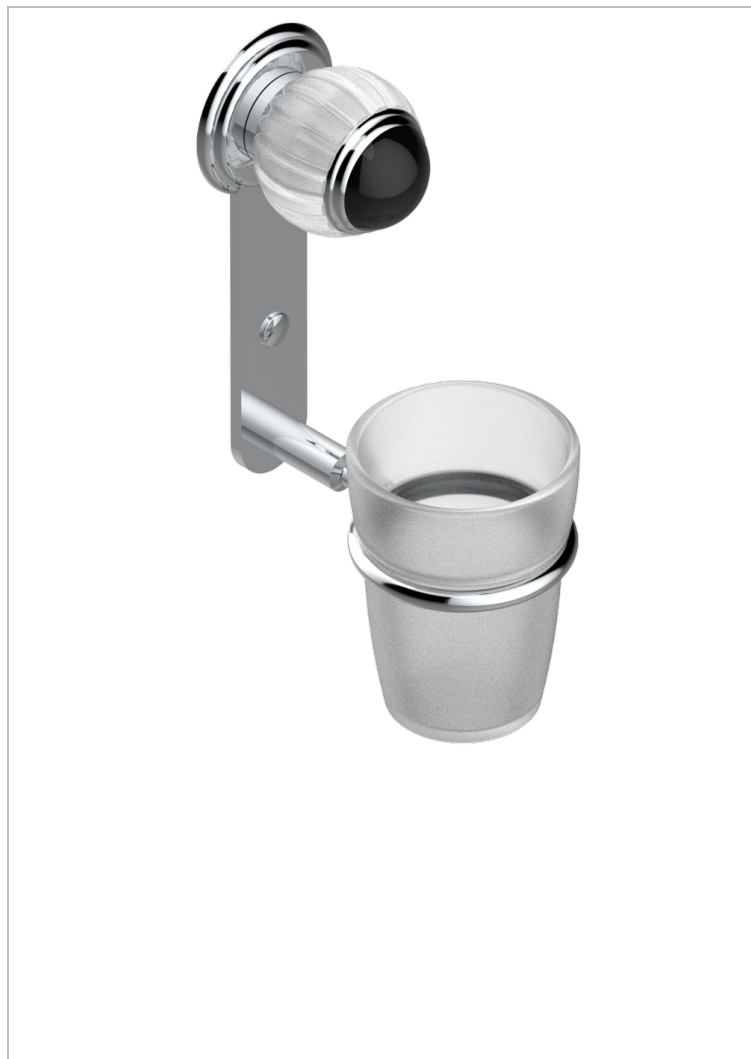

VOGUE BLACK ONYX

A8P-536

Wall mounted glass tumbler and holder

THG
PARIS

CHARACTERISTIC

- Vogue black onyx
- Wall mounted glass tumbler and holder

AVAILABLE FINITIONS

Antique nickel - H28
Black ceram - D30
Blush PVD - H62
Brass color PVD - H49
Brown bronze color PVD - F33
Gold color PVD - H52

Graphite PVD - H64
Lacquered light bronze - D01
Matt Umber PVD - H67
Matt blush PVD - H60
Matt brass color PVD - H50
Matt brown bronze color PVD - F34

Matt chrome - C02
Matt gold - F07
Matt gold color PVD - H53
Matt graphite PVD - H65
Matt nickel (color finish) - C01
Matt nickel color PVD - H56

Nickel color PVD - H55
Polished chrome (color finish) - A02
Polished chrome / Polished gold
(color finish) - G02
Polished gold (color finish) - F01
Polished nickel - B01
Soft gold - F30

Soft matt gold - F31
Umber PVD - H66
Varnished matt antique red copper
(color finish) - H07