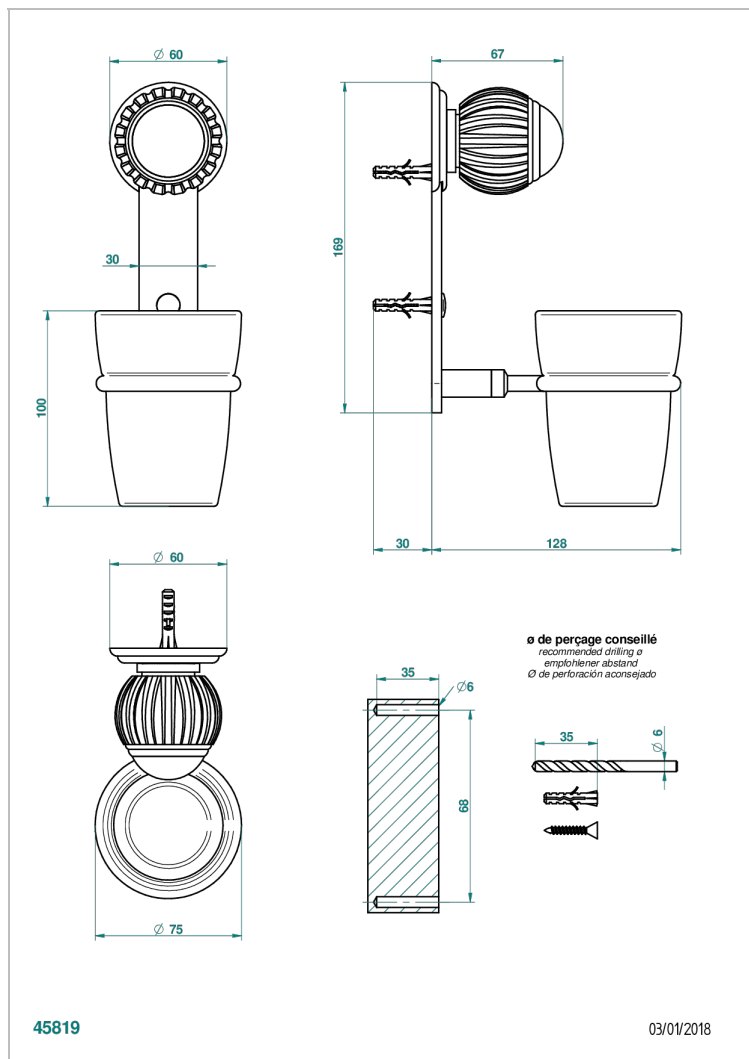

VOGUE BLACK ONYX

A8P-536

Wall mounted glass tumbler and holder

THG
PARIS

CHARACTERISTIC

- Vogue black onyx
- Wall mounted glass tumbler and holder

AVAILABLE FINITIONS

Antique nickel - H28
Black ceram - D30
Blush PVD - H62
Brass color PVD - H49
Brown bronze color PVD - F33
Gold color PVD - H52

Nickel color PVD - H55
Polished chrome (color finish) - A02
Polished chrome / Polished gold
(color finish) - G02
Polished gold (color finish) - F01
Polished nickel - B01
Soft gold - F30

Soft matt gold - F31
Umber PVD - H66
Varnished matt antique red copper
(color finish) - H07