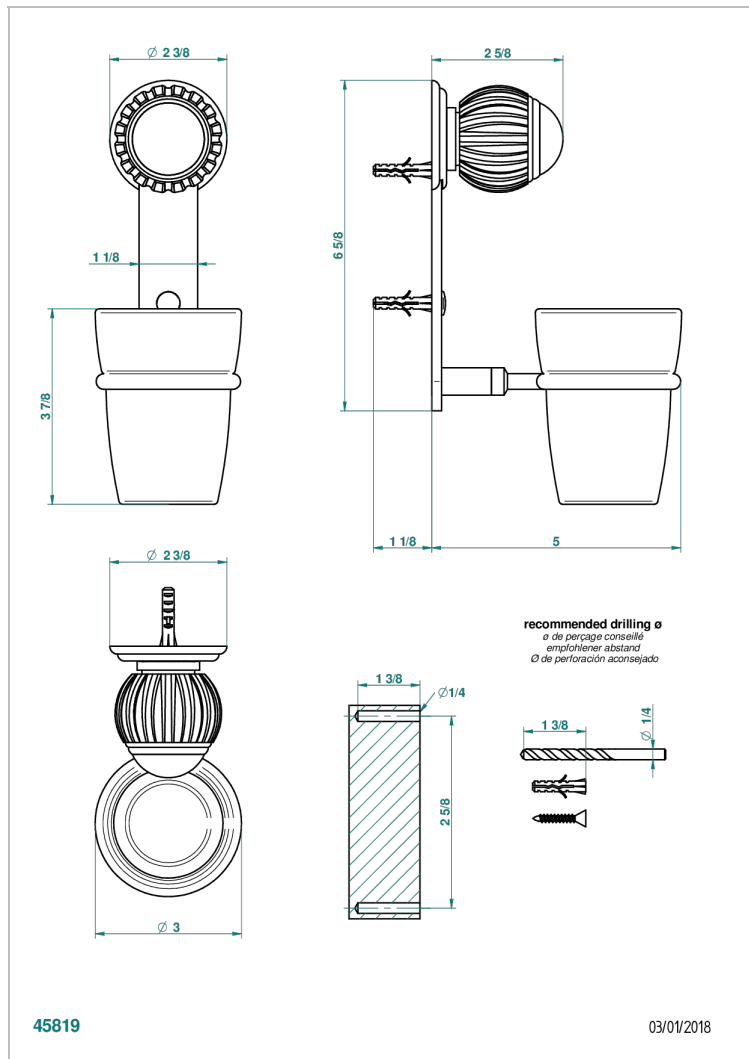

## CHARACTERISTIC

- Vogue black onyx
- Wall mounted glass tumbler and holder