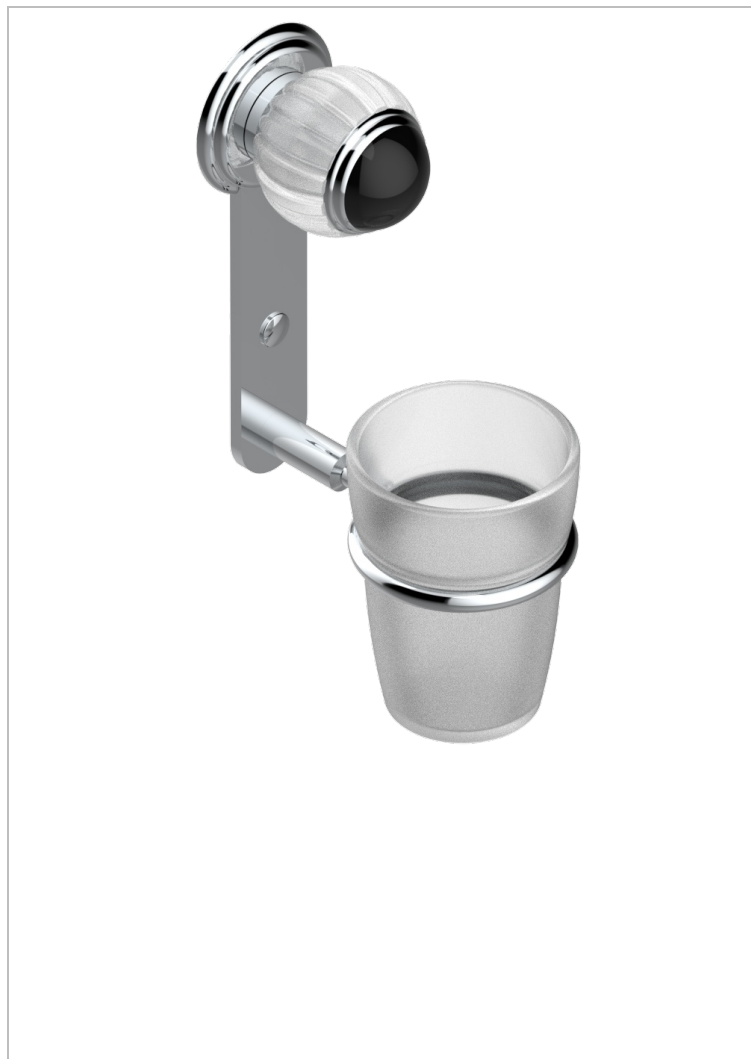

# VOGUE BLACK ONYX

A8P-536

Wall mounted glass tumbler and holder

## CHARACTERISTIC

- Vogue black onyx
- Wall mounted glass tumbler and holder

## AVAILABLE FINITIONS

Antique nickel - H28  
 Black ceram - D30  
 Blush PVD - H62  
 Brass color PVD - H49  
 Brown bronze color PVD - F33  
 Gold color PVD - H52

Graphite PVD - H64  
 Lacquered light bronze - D01  
 Matt Umber PVD - H67  
 Matt blush PVD - H60  
 Matt brass color PVD - H50  
 Matt brown bronze color PVD - F34