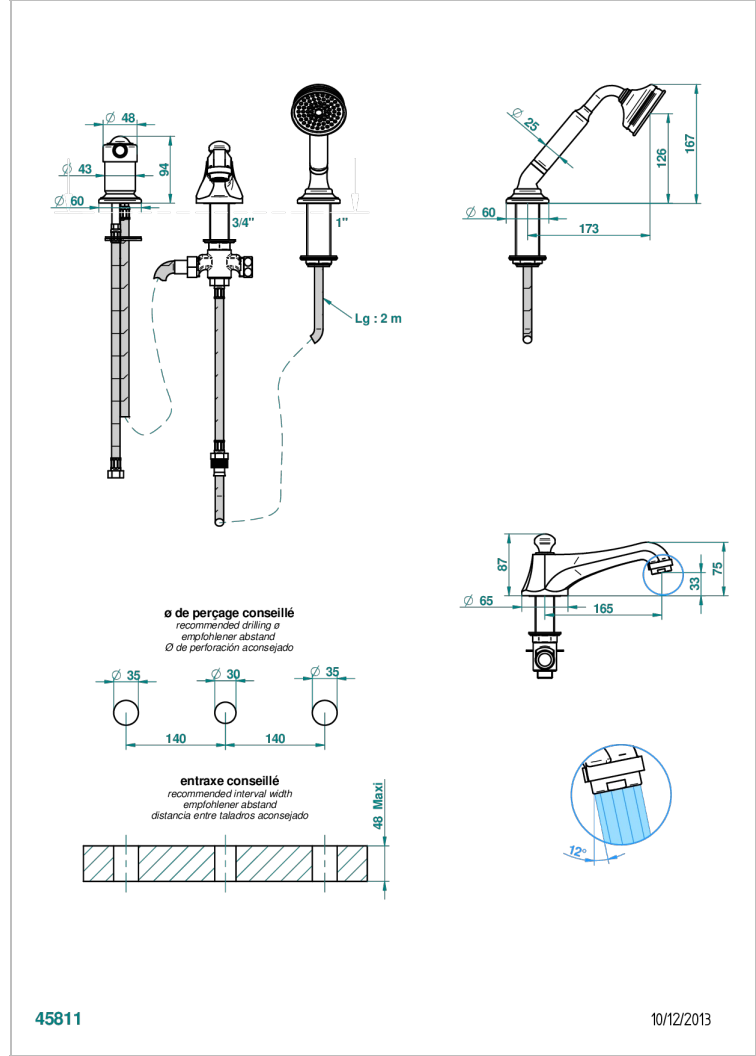

CHARLESTON WITH LEVER

G75-113BGBB

THG[®]
PARIS

Rim mounted 3-hole bath/shower mixer, diverter to goliath low spout with ceramic mixer and handshower set

CHARACTERISTIC

- Charleston with lever
- Rim mounted 3-hole bath/shower mixer, diverter to goliath low spout with ceramic mixer and handshower set

TECHNICAL SPECS

- Recommandé : 3 bars (max. 5 bars) - Advised : 43,5 psi (max. 72 psi)
- Bec : 25 l/min à 3 bars - Douchette : 9,5 l/min à 3 bars
- Spout : 6.6 gpm at 43.5 psi - Handshower : 2.5 gpm at 43.5 psi