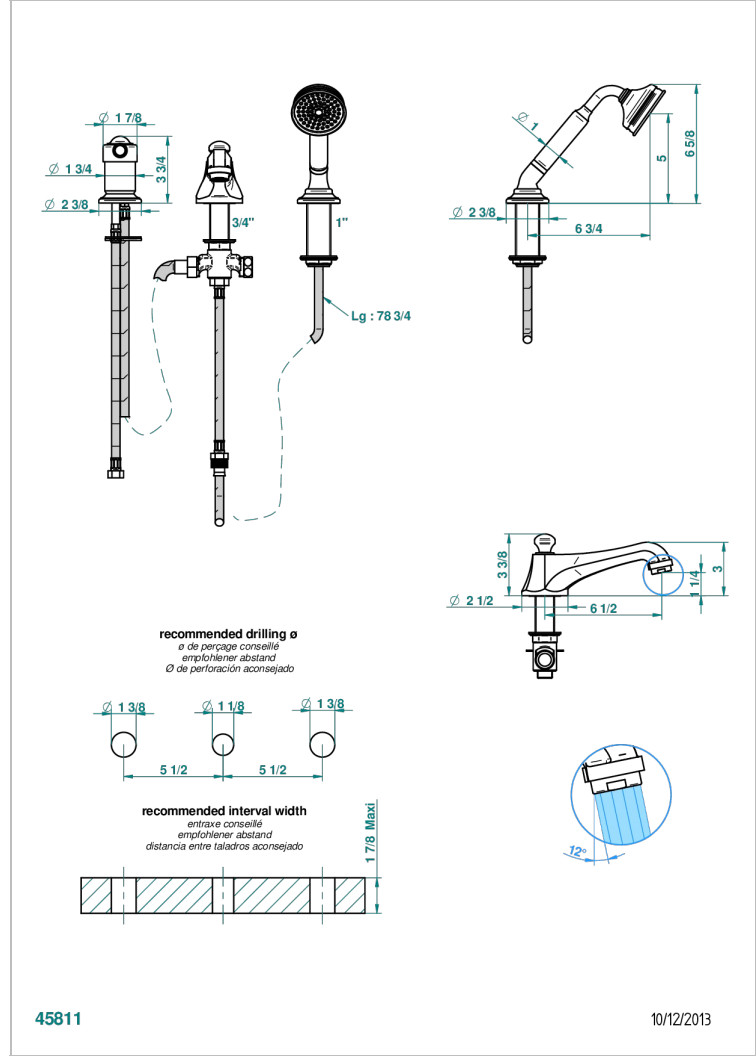

CHARLESTON WITH LEVER

G75-113BGBB

THG[®]
PARIS

Rim mounted 3-hole bath/shower mixer, diverter to goliath low spout with ceramic mixer and handshower set

CHARACTERISTIC

- Charleston with lever
- Rim mounted 3-hole bath/shower mixer, diverter to goliath low spout with ceramic mixer and handshower set

TECHNICAL SPECS

- Recommandé : 3 bars (max. 5 bars) - Advised : 43,5 psi (max. 72 psi)
- Bec : 25 l/min à 3 bars - Douchette : 9,5 l/min à 3 bars
- Spout : 6.6 gpm at 43.5 psi - Handshower : 2.5 gpm at 43.5 psi

AVAILABLE FINITIONS

- | | | | | |
|------------------------------|-----------------------------------|----------------------------------|--|----------------------|
| Antique nickel - H28 | Graphite PVD - H64 | Matt chrome - C02 | Natural smoked Brass - A13 | Soft gold - F30 |
| Black ceram - D30 | Lacquered light bronze - D01 | Matt gold - F07 | Nickel color PVD - H55 | Soft matt gold - F31 |
| Blush PVD - H62 | Matt Umber PVD - H67 | Matt gold color PVD - H53 | Polished chrome (color finish) - A02 | Umber PVD - H66 |
| Brass color PVD - H49 | Matt blush PVD - H60 | Matt graphite PVD - H65 | Polished chrome / Polished gold (color finish) - G02 | |
| Brown bronze color PVD - F33 | Matt brass color PVD - H50 | Matt nickel (color finish) - C01 | Polished gold (color finish) - F01 | |
| Gold color PVD - H52 | Matt brown bronze color PVD - F34 | Matt nickel color PVD - H56 | Polished nickel - B01 | |