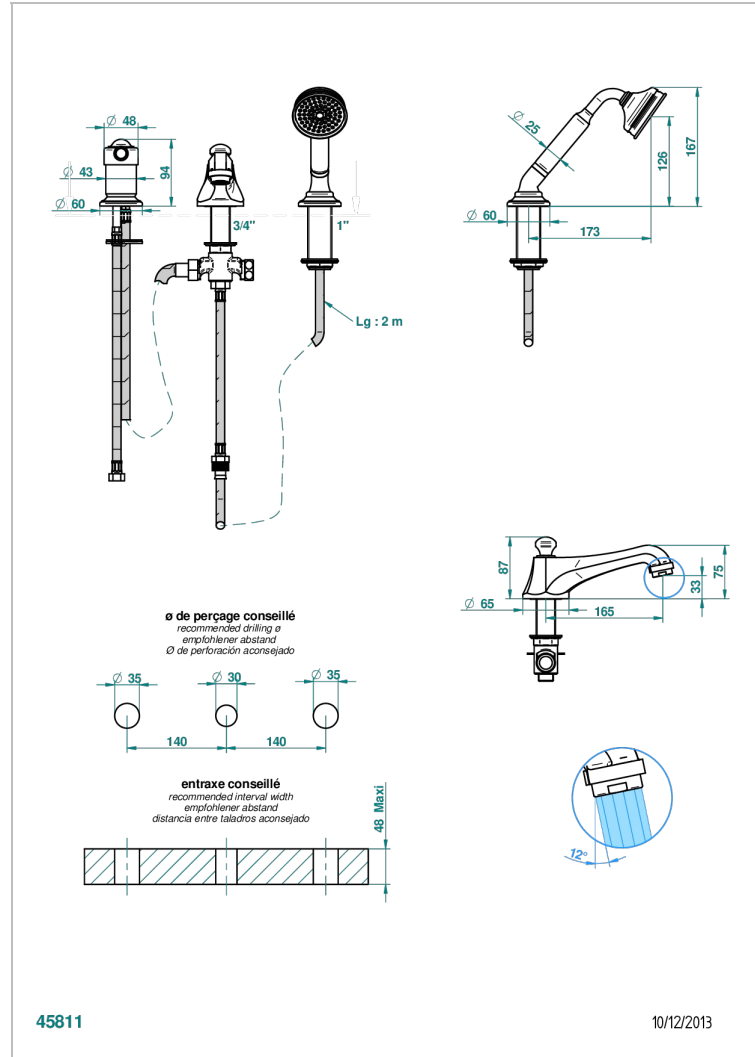

Rim mounted 3-hole bath/shower mixer, diverter to goliath low spout with ceramic mixer and handshower set

CHARACTERISTIC

- Charleston
- Rim mounted 3-hole bath/shower mixer, diverter to goliath low spout with ceramic mixer and handshower set

TECHNICAL SPECS

- Recommandé : 3 bars (max. 5 bars) - Advised : 43,5 psi (max. 72 psi)
- Bec : 25 l/min à 3 bars - Douchette : 9,5 l/min à 3 bars
- Spout : 6.6 gpm at 43.5 psi - Handshower : 2.5 gpm at 43.5 psi