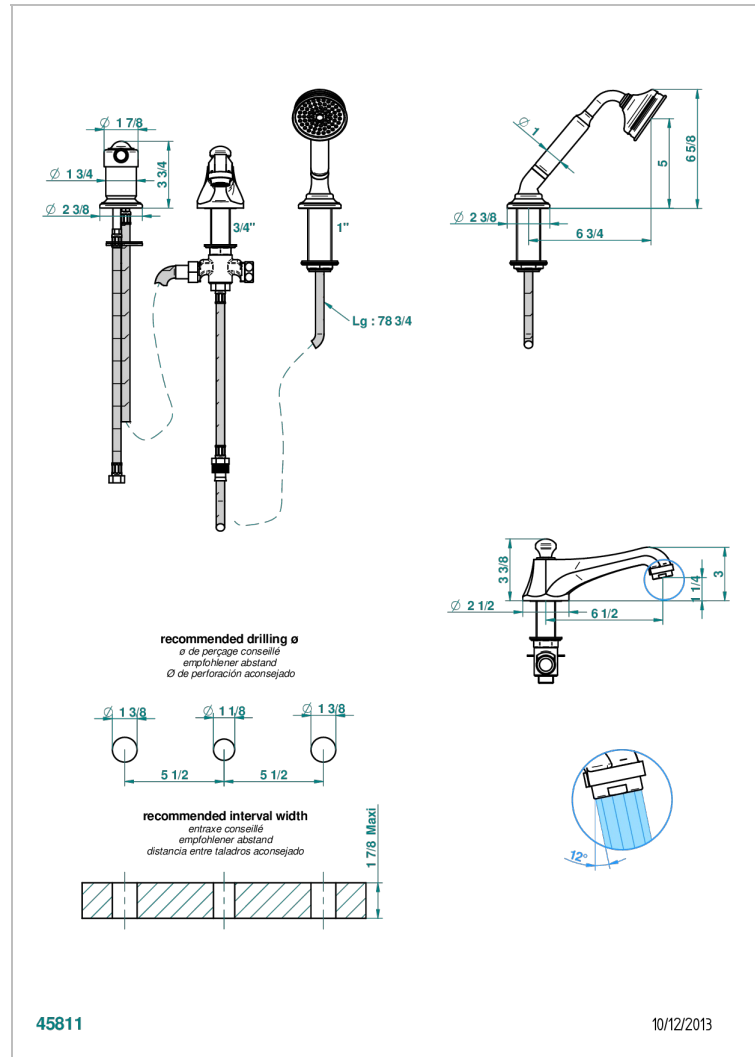

Rim mounted 3-hole bath/shower mixer, diverter to goliath low spout with ceramic mixer and handshower set

CHARACTERISTIC

- Charleston
- Rim mounted 3-hole bath/shower mixer, diverter to goliath low spout with ceramic mixer and handshower set

TECHNICAL SPECS

- Recommandé : 3 bars (max. 5 bars) - Advised : 43,5 psi (max. 72 psi)
- Bec : 25 l/min à 3 bars - Douchette : 9,5 l/min à 3 bars
- Spout : 6.6 gpm at 43.5 psi - Handshower : 2.5 gpm at 43.5 psi