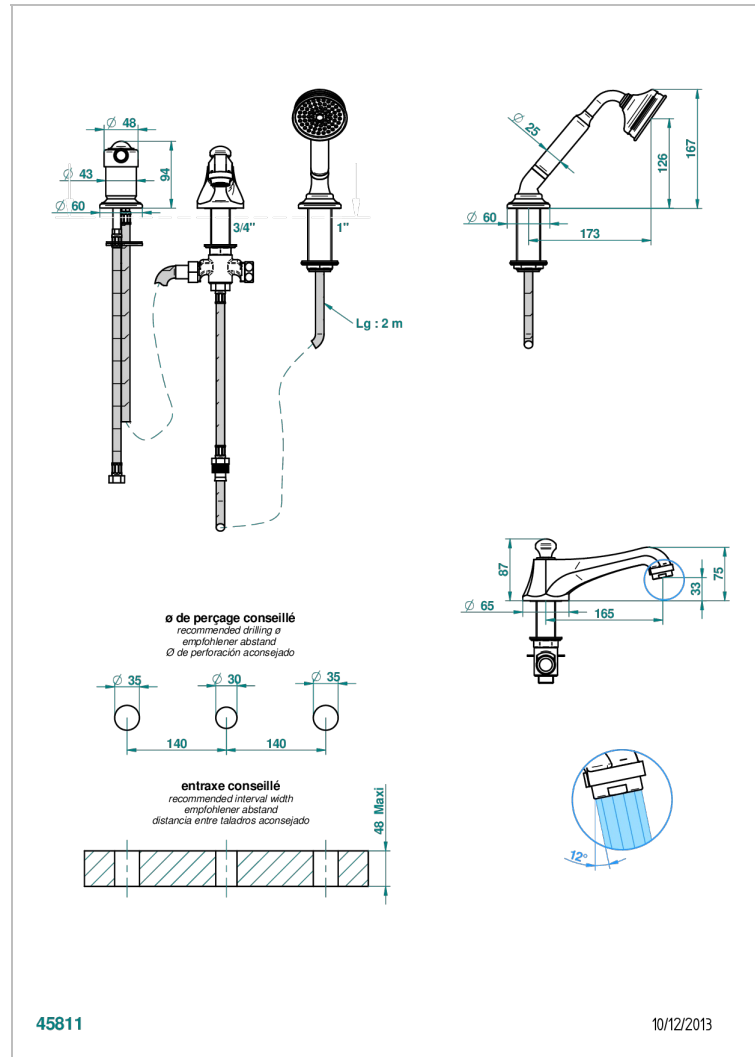

Rim mounted 3-hole bath/shower mixer, diverter to goliath low spout with ceramic mixer and handshower set

## CHARACTERISTIC

- Charleston
- Rim mounted 3-hole bath/shower mixer, diverter to goliath low spout with ceramic mixer and handshower set

## TECHNICAL SPECS

- Recommandé : 3 bars (max. 5 bars) - Advised : 43,5 psi (max. 72 psi)
- Bec : 25 l/min à 3 bars - Douchette : 9,5 l/min à 3 bars
- Spout : 6.6 gpm at 43.5 psi - Handshower : 2.5 gpm at 43.5 psi