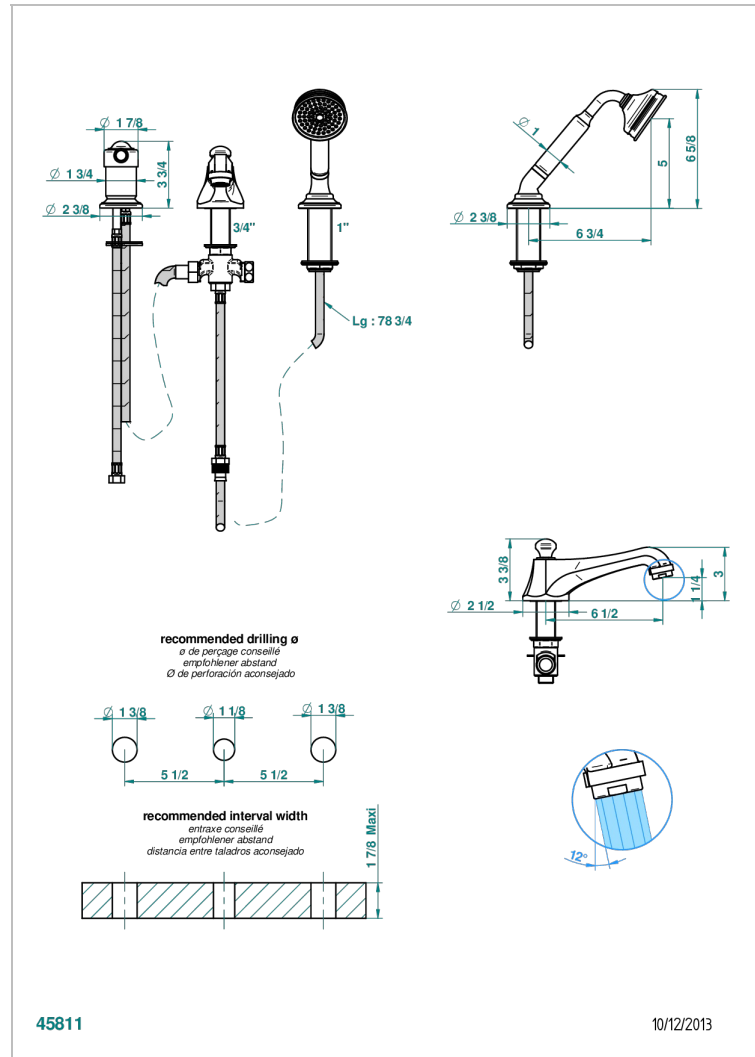

Rim mounted 3-hole bath/shower mixer, diverter to goliath low spout with ceramic mixer and handshower set

## CHARACTERISTIC

- Charleston
- Rim mounted 3-hole bath/shower mixer, diverter to goliath low spout with ceramic mixer and handshower set

## TECHNICAL SPECS

- Recommandé : 3 bars (max. 5 bars) - Advised : 43,5 psi (max. 72 psi)
- Bec : 25 l/min à 3 bars - Douchette : 9,5 l/min à 3 bars
- Spout : 6.6 gpm at 43.5 psi - Handshower : 2.5 gpm at 43.5 psi