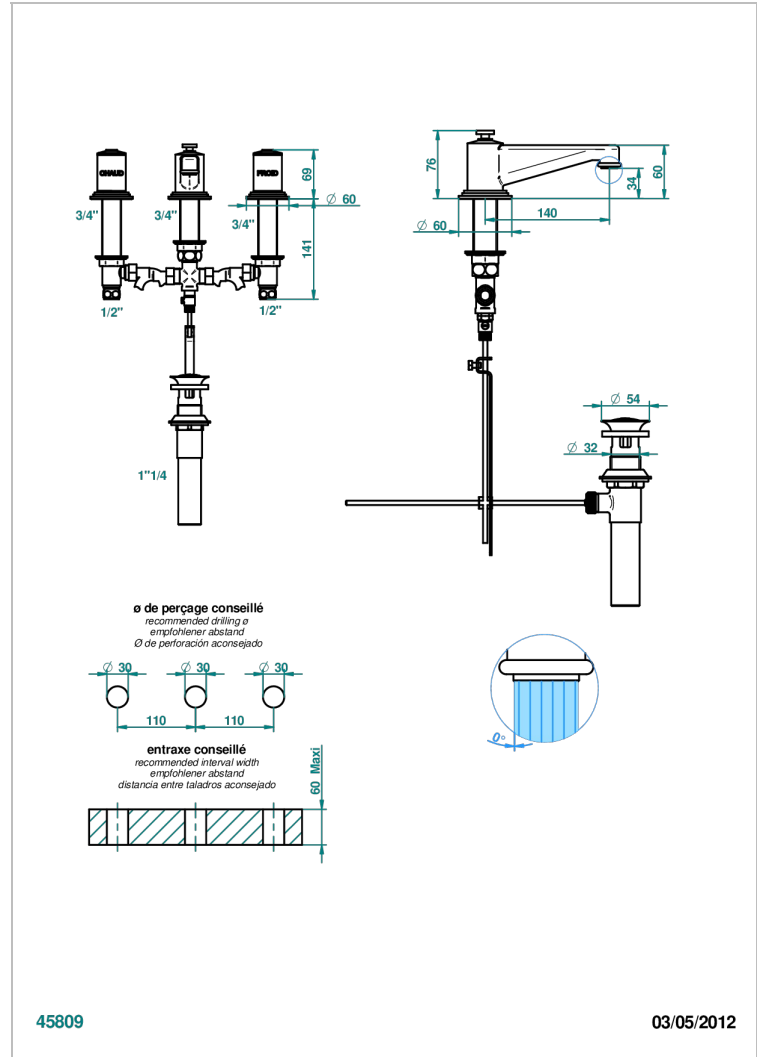

FAUBOURG WHITE PORCELAIN

G2K-151M/US

Widespread lavatory set with drain for 1 1/4" + countertop

CHARACTERISTIC

- Faubourg White Porcelain
- Widespread lavatory set with drain for 1 1/4" + countertop

TECHNICAL SPECS

- Recommandé : 3 bars (max. 5 bars) - Advised : 43,5 psi (max. 72 psi)
- 5,7 l/min à 3 bars (1.5 gpm at 43.5 psi)

AVAILABLE FINITIONS

Black ceram - D30
Blush PVD - H62
Brass color PVD - H49
Brown bronze color PVD - F33
Chrome polished - A02
Chrome polished / gold polished - G02