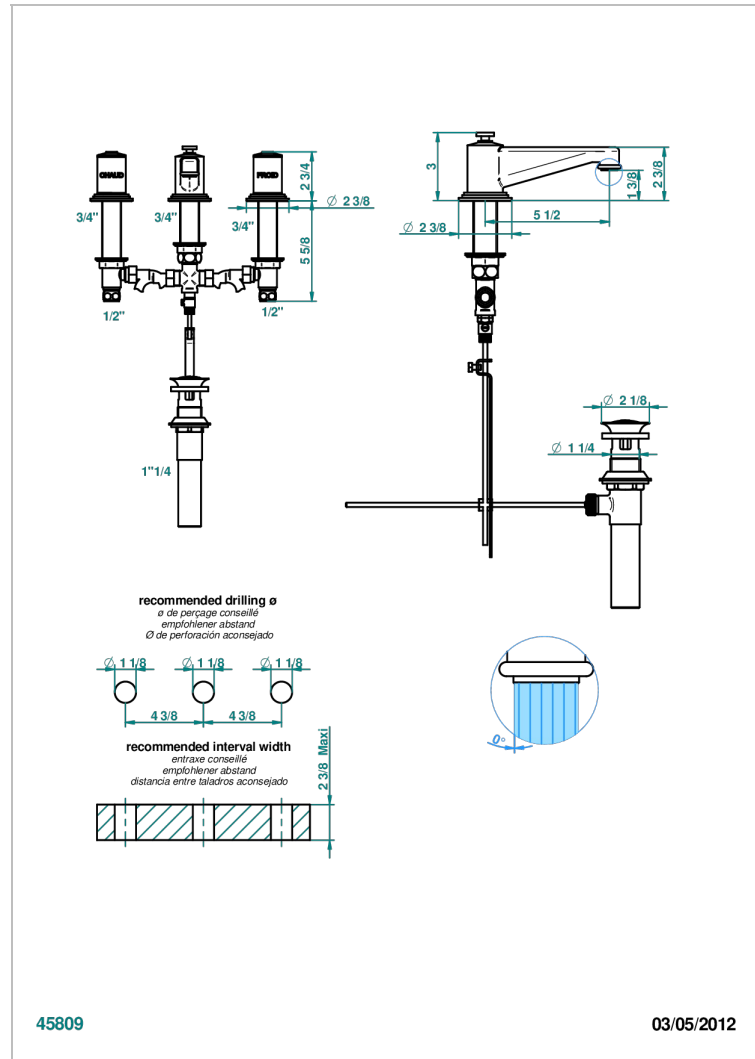

FAUBOURG WHITE PORCELAIN

G2K-151M/US

Widespread lavatory set with drain for 1 1/4" + countertop

CHARACTERISTIC

- Faubourg White Porcelain
- Widespread lavatory set with drain for 1 1/4" + countertop

TECHNICAL SPECS

- Recommandé : 3 bars (max. 5 bars) - Advised : 43,5 psi (max. 72 psi)
- 5,7 l/min à 3 bars (1.5 gpm at 43.5 psi)

AVAILABLE FINITIONS

Black ceram - D30
 Blush PVD - H62
 Brass color PVD - H49
 Brown bronze color PVD - F33
 Chrome polished - A02
 Chrome polished / gold polished - G02