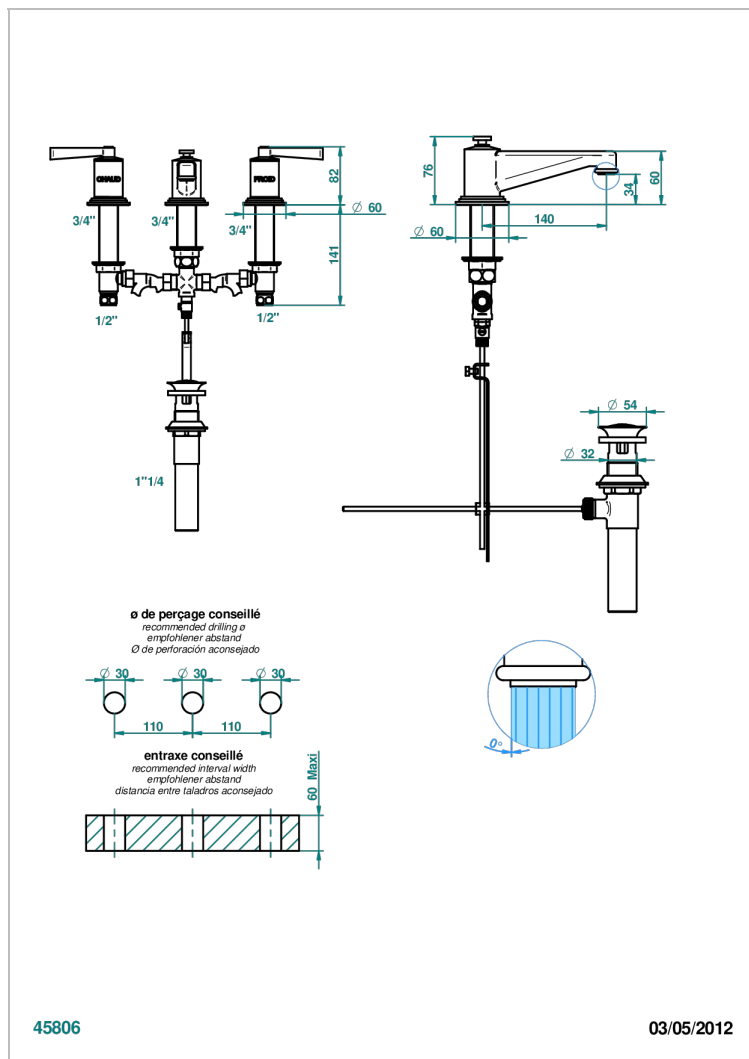

FAUBOURG WHITE PORCELAIN WITH LEVER HANDLES

G2J-151M/US

Widespread lavatory set with drain for 1 1/4" + countertop

CHARACTERISTIC

- Faubourg White Porcelain with lever handles
- Widespread lavatory set with drain for 1 1/4" + countertop

TECHNICAL SPECS

- Recommandé : 3 bars (max. 5 bars) - Advised : 43,5 psi (max. 72 psi)
- 5,7 l/min à 3 bars (1.5 gpm at 43.5 psi)

AVAILABLE FINITIONS

Black ceram - D30
Blush PVD - H62
Brass color PVD - H49
Brown bronze color PVD - F33
Chrome polished - A02
Chrome polished / gold polished - G02