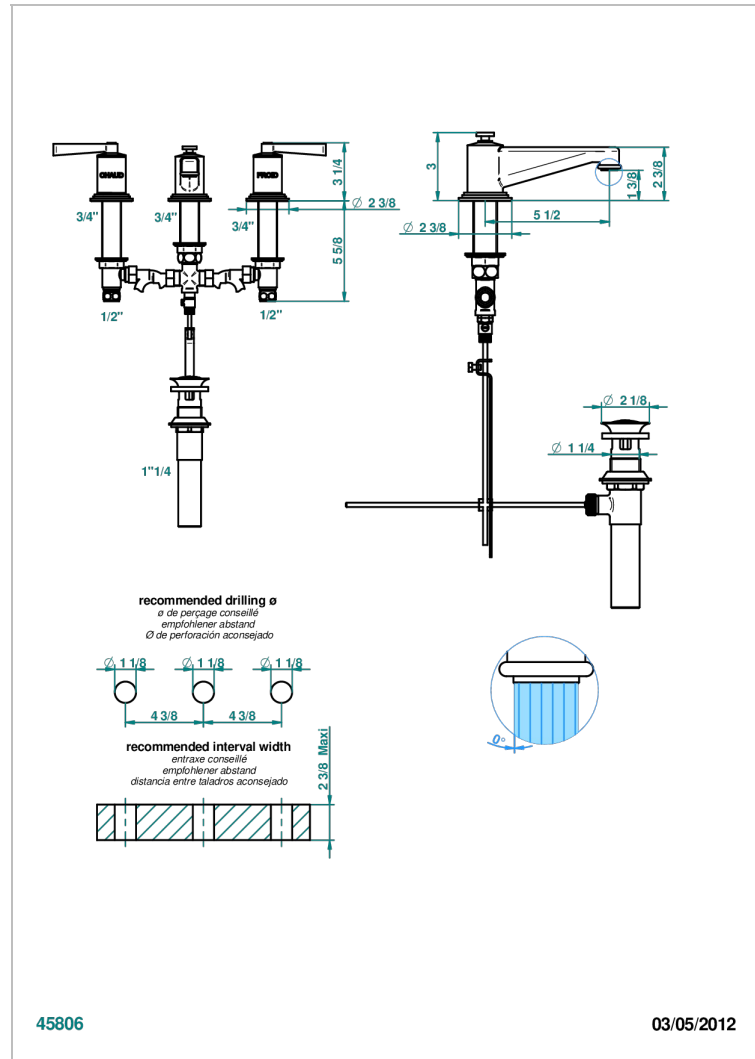

FAUBOURG WHITE PORCELAIN WITH LEVER HANDLES

G2J-151M/US

Widespread lavatory set with drain for 1 1/4" + countertop

CHARACTERISTIC

- Faubourg White Porcelain with lever handles
- Widespread lavatory set with drain for 1 1/4" + countertop

TECHNICAL SPECS

- Recommandé : 3 bars (max. 5 bars) - Advised : 43,5 psi (max. 72 psi)
- 5,7 l/min à 3 bars (1.5 gpm at 43.5 psi)

AVAILABLE FINITIONS

Black ceram - D30
Blush PVD - H62
Brass color PVD - H49
Brown bronze color PVD - F33
Chrome polished - A02
Chrome polished / gold polished - G02