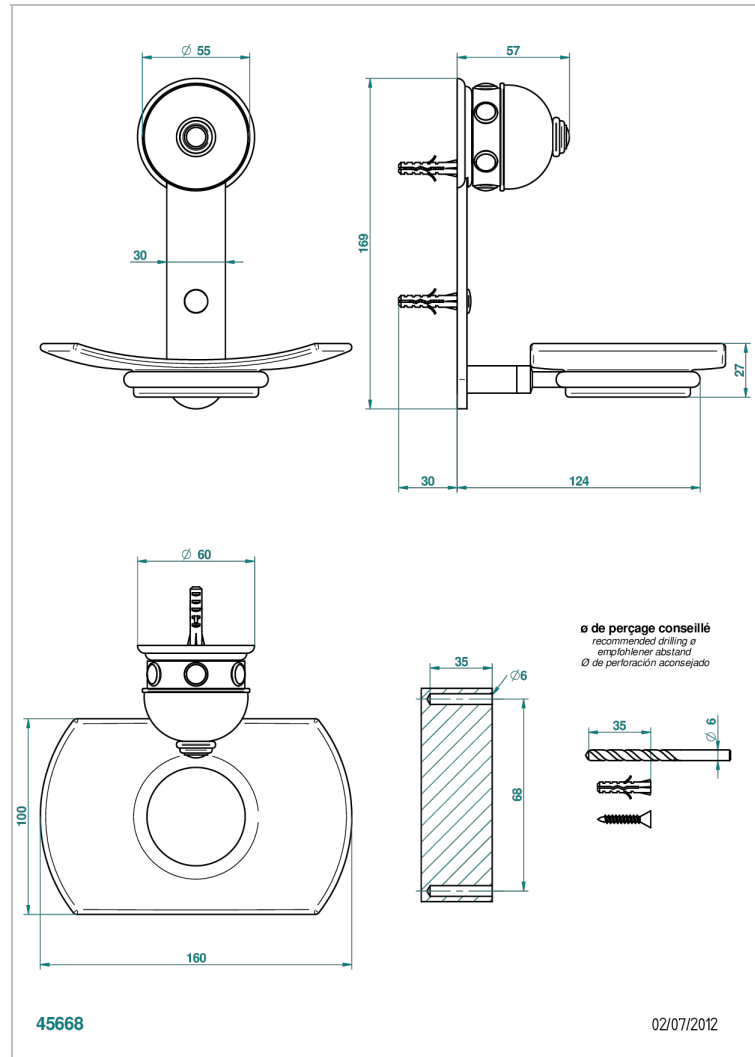

SULLY LAPIS LAZULI

A1W-500

Glass soap dish, wall mounted

THG[®]
PARIS

CHARACTERISTIC

- Sully Lapis Lazuli
- Glass soap dish, wall mounted

AVAILABLE FINITIONS

Black ceram - D30
Blush PVD - H62
Brass color PVD - H49
Brown bronze color PVD - F33
Chrome polished - A02
Chrome polished / gold polished - G02

Matt nickel color PVD - H56
Nickel antique / Sovereign - H28
Nickel color PVD - H55
Nickel polished - B01
Soft gold - F30
Soft matt gold - F31

Umber PVD - H66