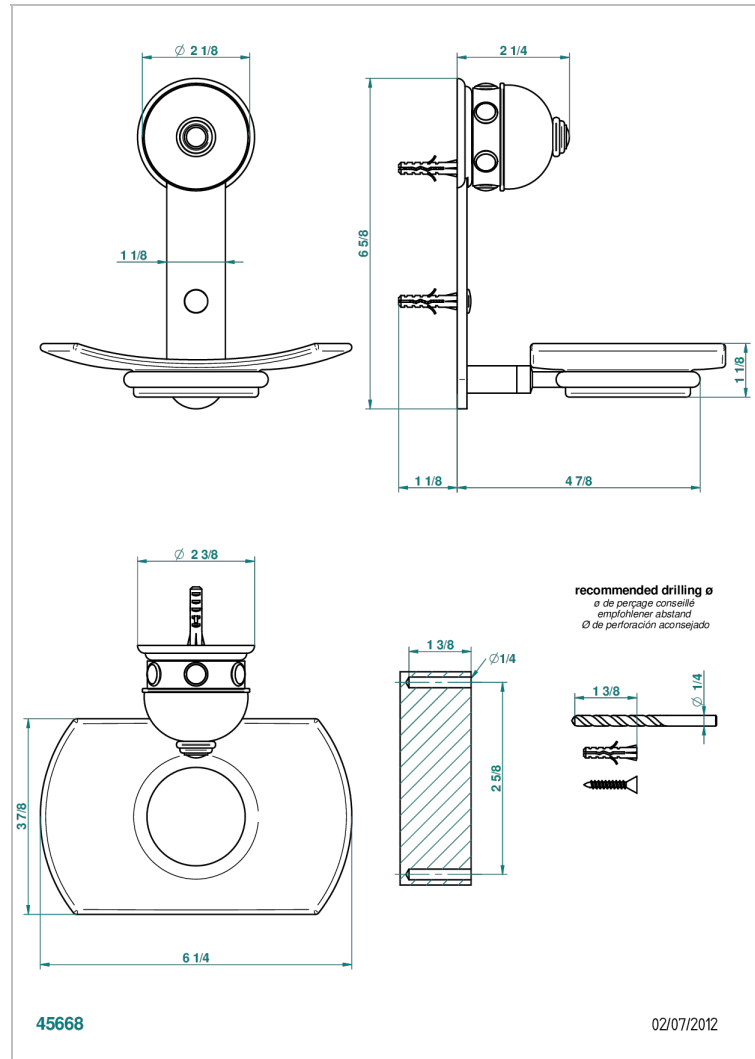

SULLY LAPIS LAZULI

A1W-500

Glass soap dish, wall mounted

CHARACTERISTIC

- Sully Lapis Lazuli
- Glass soap dish, wall mounted

AVAILABLE FINITIONS

Black ceram - D30
Blush PVD - H62
Brass color PVD - H49
Brown bronze color PVD - F33
Chrome polished - A02
Chrome polished / gold polished - G02

Matt nickel color PVD - H56
Nickel antique / Sovereign - H28
Nickel color PVD - H55
Nickel polished - B01
Soft gold - F30
Soft matt gold - F31

Umber PVD - H66