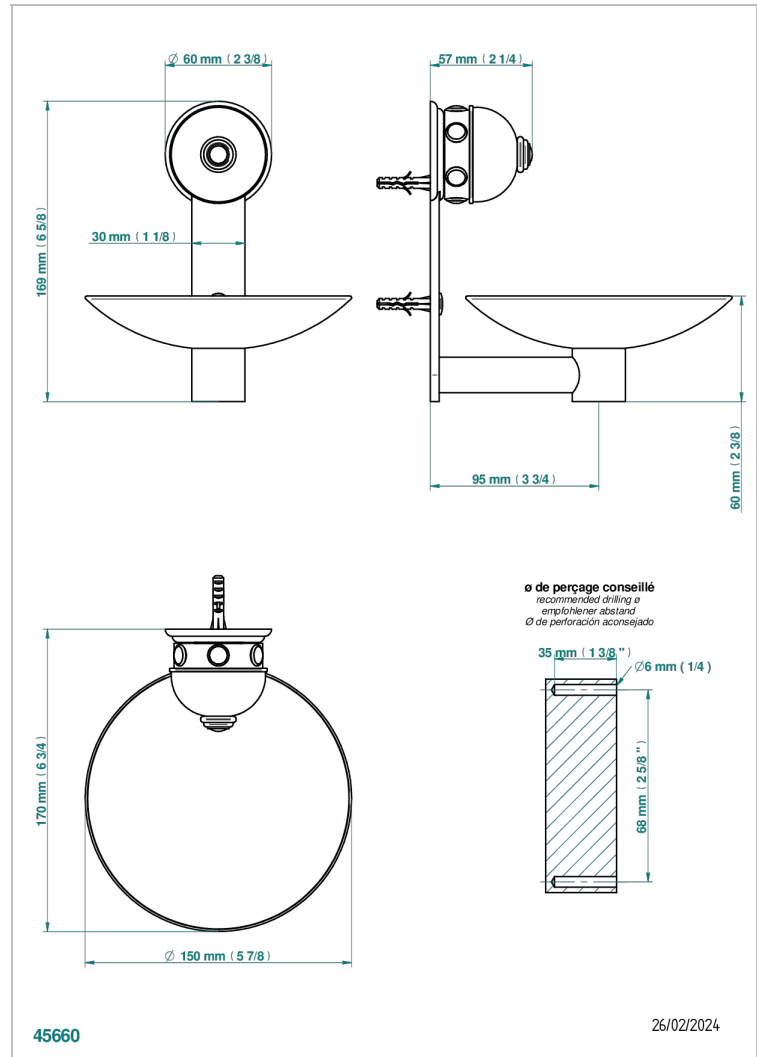

SULLY WHITE ONYX

U1S-546GM

Soap dish, wall mounted, 6" diameter

THG[®]
PARIS

CHARACTERISTIC

- Sully white onyx
- Soap dish, wall mounted, 6" diameter

AVAILABLE FINITIONS

Black ceram - D30
Blush PVD - H62
Brass color PVD - H49
Brown bronze color PVD - F33
Chrome polished - A02
Chrome polished / gold polished - G02