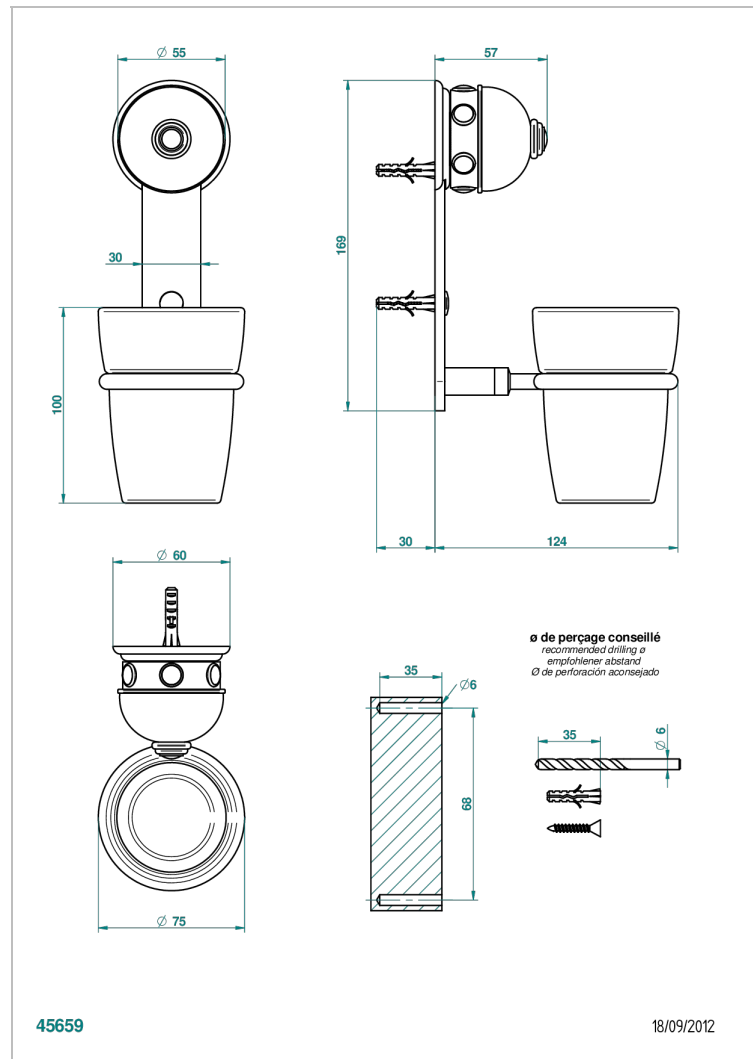

SULLY WHITE ONYX

U1S-536

Tumbler holder, wall mounted

THG[®]
PARIS

CHARACTERISTIC

- Sully white onyx
- Tumbler holder, wall mounted

AVAILABLE FINITIONS

Black ceram - D30
Blush PVD - H62
Brass color PVD - H49
Brown bronze color PVD - F33
Chrome polished - A02
Chrome polished / gold polished - G02

Matt nickel color PVD - H56
Nickel antique / Sovereign - H28
Nickel color PVD - H55
Nickel polished - B01
Soft gold - F30
Soft matt gold - F31

Umber PVD - H66