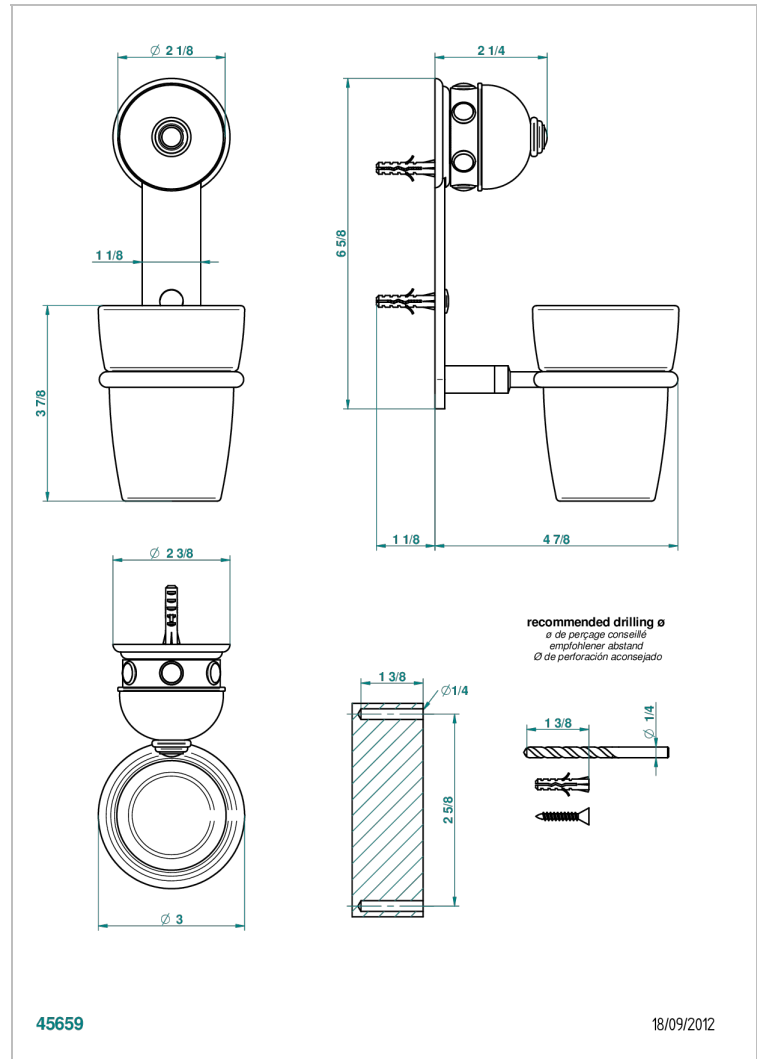

SULLY WHITE ONYX

U1S-536

Tumbler holder, wall mounted

THG[®]
PARIS

CHARACTERISTIC

- Sully white onyx
- Tumbler holder, wall mounted

AVAILABLE FINITIONS

Black ceram - D30
Blush PVD - H62
Brass color PVD - H49
Brown bronze color PVD - F33
Chrome polished - A02
Chrome polished / gold polished - G02