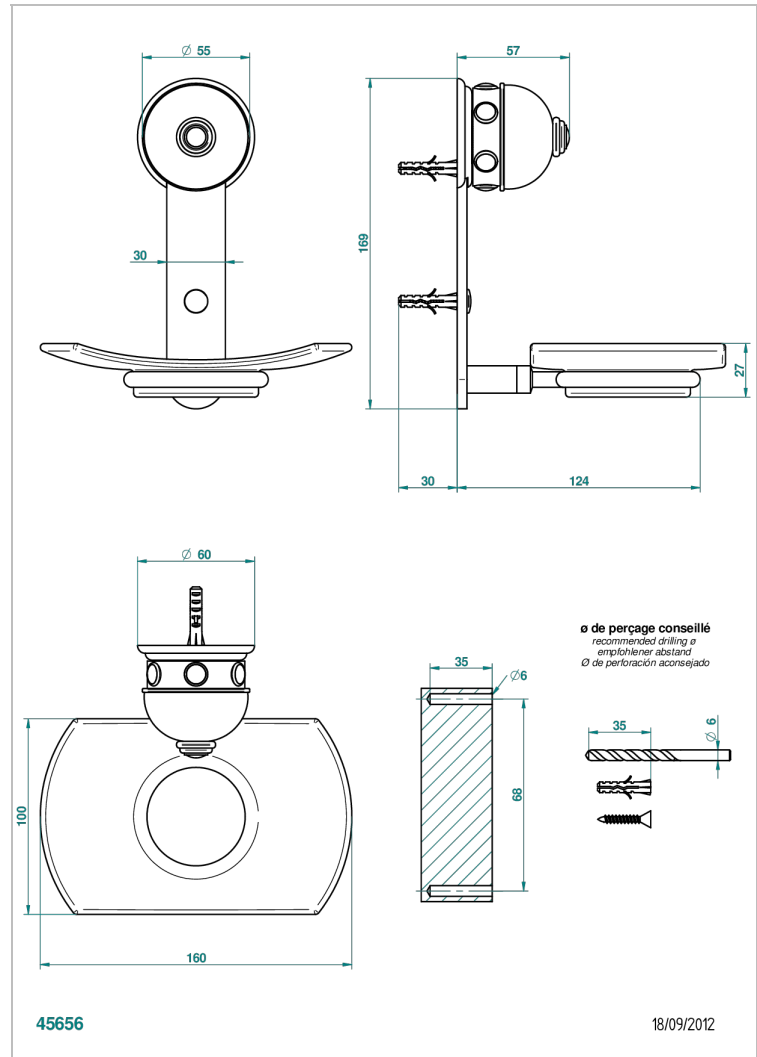

SULLY WHITE ONYX

U1S-500

Glass soap dish, wall mounted

THG[®]
PARIS

CHARACTERISTIC

- Sully white onyx
- Glass soap dish, wall mounted

AVAILABLE FINITIONS

Black ceram - D30
Blush PVD - H62
Brass color PVD - H49
Brown bronze color PVD - F33
Chrome polished - A02
Chrome polished / gold polished - G02

Matt nickel color PVD - H56
Nickel antique / Sovereign - H28
Nickel color PVD - H55
Nickel polished - B01
Soft gold - F30
Soft matt gold - F31

Umber PVD - H66