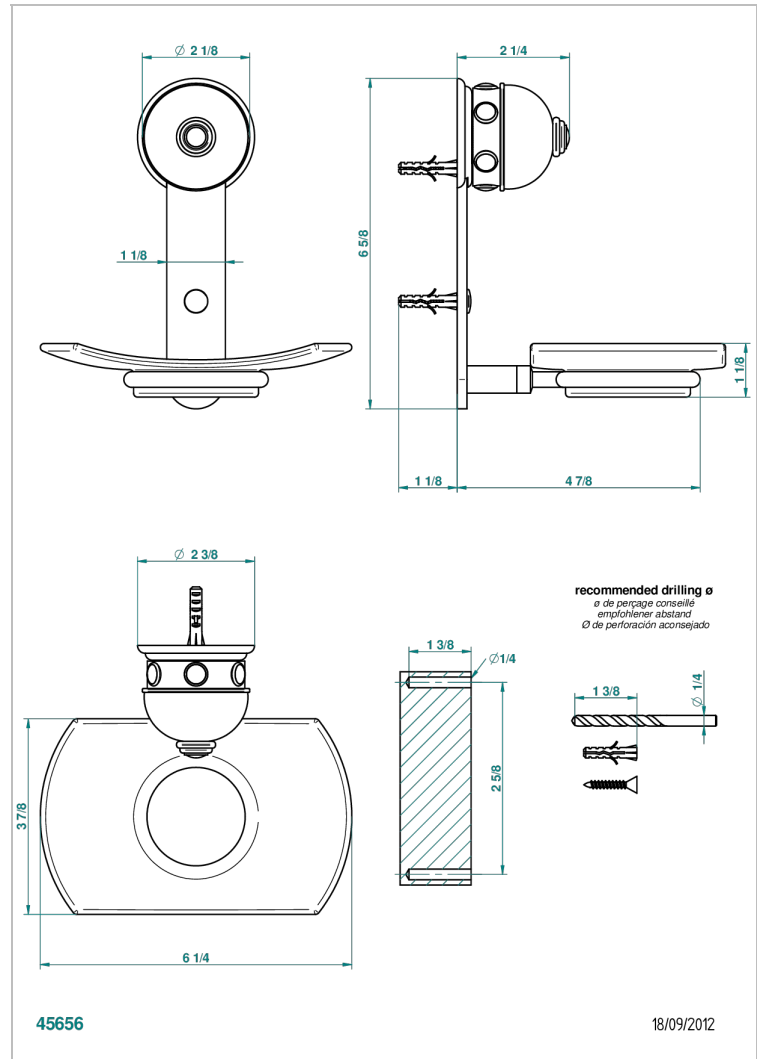

SULLY WHITE ONYX

U1S-500

Glass soap dish, wall mounted

CHARACTERISTIC

- Sully white onyx
- Glass soap dish, wall mounted

AVAILABLE FINITIONS

Black ceram - D30
 Blush PVD - H62
 Brass color PVD - H49
 Brown bronze color PVD - F33
 Chrome polished - A02
 Chrome polished / gold polished - G02

Matt nickel color PVD - H56
 Nickel antique / Sovereign - H28
 Nickel color PVD - H55
 Nickel polished - B01
 Soft gold - F30
 Soft matt gold - F31

Umber PVD - H66