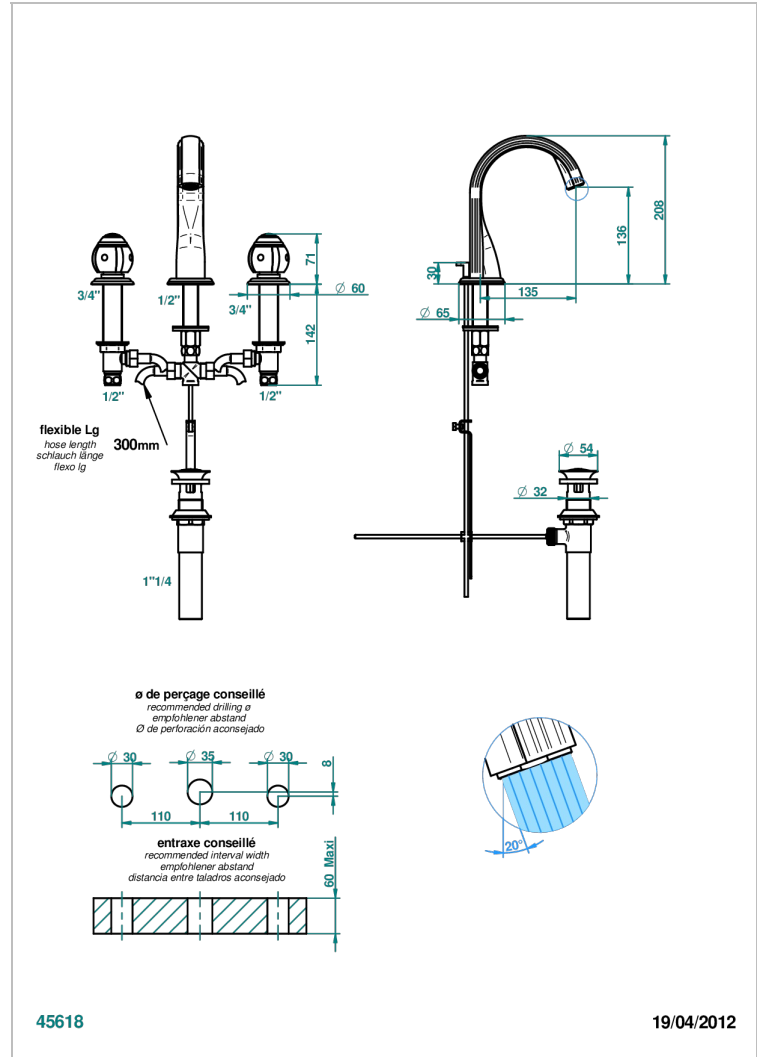

ITHAQUE PLATINUM DECOR

A7B-151M/US

Widespread lavatory set with drain for 1 1/4" + countertop

CHARACTERISTIC

- Ithaque Platinum decor
- Widespread lavatory set with drain for 1 1/4" + countertop

TECHNICAL SPECS

- Recommandé : 3 bars (max. 5 bars) - Advised : 43,5 psi (max. 72 psi)
- 5,7 l/min à 3 bars (1.5 gpm at 43.5 psi)

AVAILABLE FINITIONS

Black ceram - D30
Blush PVD - H62
Brass color PVD - H49
Brown bronze color PVD - F33
Chrome polished - A02
Chrome polished / gold polished - G02