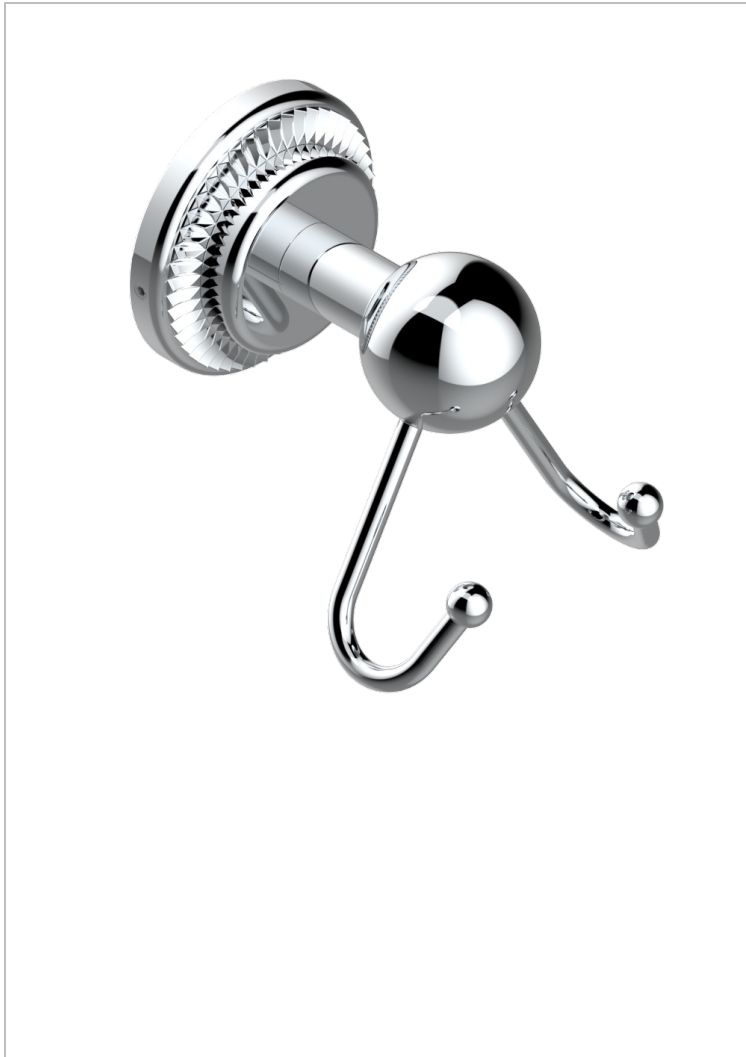

DIPLOMATE ROYALE

U4D-512

Double flannel hook

THG[®]
PARIS

CHARACTERISTIC

- Diplome Royale
- Double flannel hook

AVAILABLE FINITIONS

Black ceram - D30
Blush PVD - H62
Brass color PVD - H49
Brown bronze color PVD - F33
Chrome polished - A02
Chrome polished / gold polished - G02

Copper antique matt, coated - H07
Gold color PVD - H52
Gold mat - F07
Gold polished - F01
Graphite PVD - H64
Light coated bronze - D01

Matt Umber PVD - H67
Matt blush PVD - H60
Matt brass color PVD - H50
Matt brown bronze color PVD - F34
Matt chrome (American satin) - C02
Matt gold color PVD - H53

Matt graphite PVD - H65
Matt nickel (American satin) - C01
Matt nickel color PVD - H56
Nickel antique / Sovereign - H28
Nickel color PVD - H55
Nickel polished - B01

Soft gold - F30
Soft matt gold - F31
Umber PVD - H66