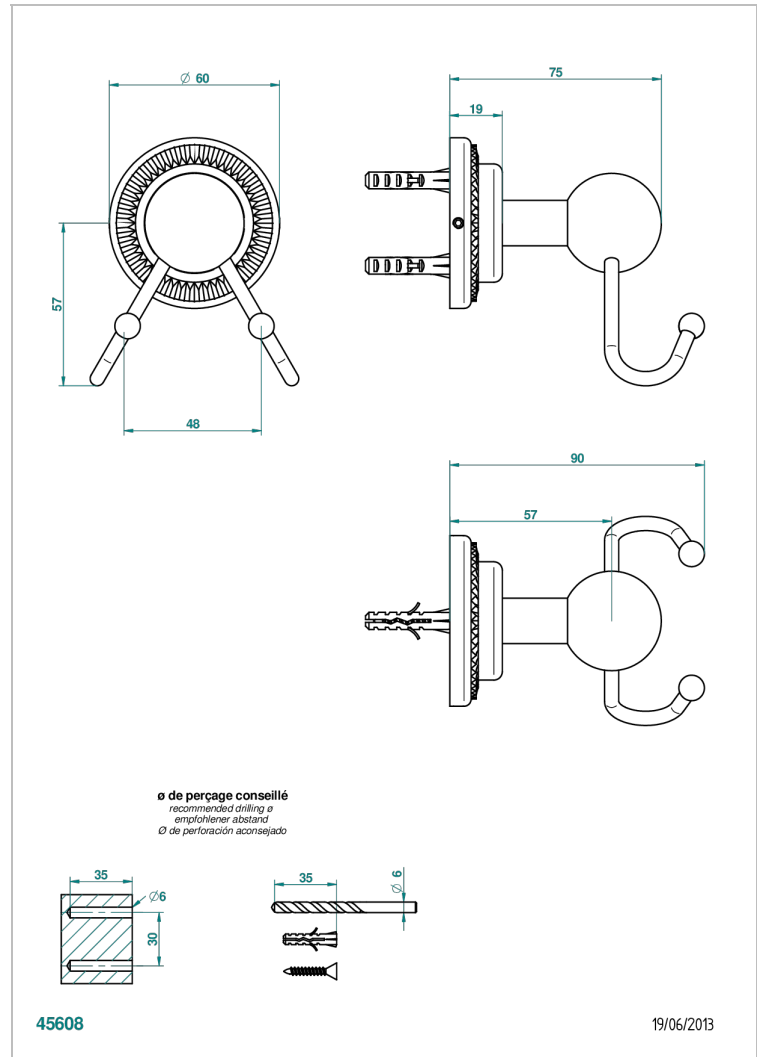

DIPLOMATE ROYALE

U4D-512

Double flannel hook

THG[®]
PARIS

CHARACTERISTIC

- Diplome Royale
- Double flannel hook

AVAILABLE FINITIONS

Black ceram - D30
Blush PVD - H62
Brass color PVD - H49
Brown bronze color PVD - F33
Chrome polished - A02
Chrome polished / gold polished - G02

Matt graphite PVD - H65
Matt nickel (American satin) - C01
Matt nickel color PVD - H56
Nickel antique / Sovereign - H28
Nickel color PVD - H55
Nickel polished - B01

Soft gold - F30
Soft matt gold - F31
Umber PVD - H66