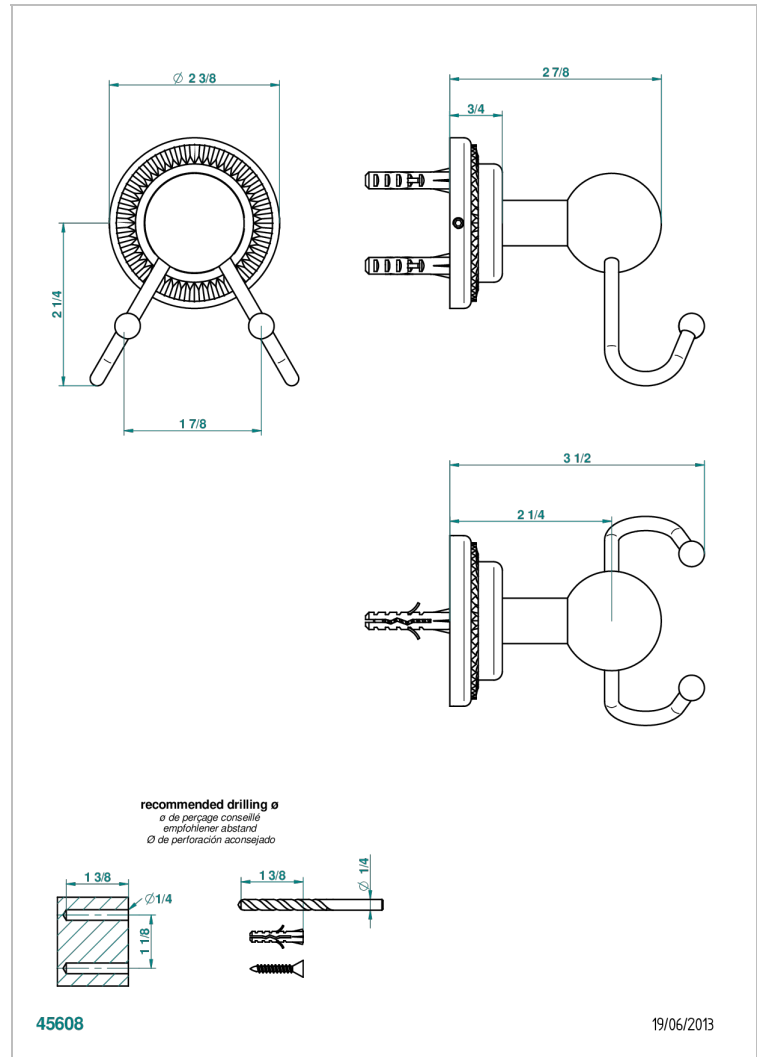

# DIPLOMATE ROYALE

U4D-512

Double flannel hook

THG<sup>®</sup>  
PARIS

## CHARACTERISTIC

- Diplomate Royale
- Double flannel hook