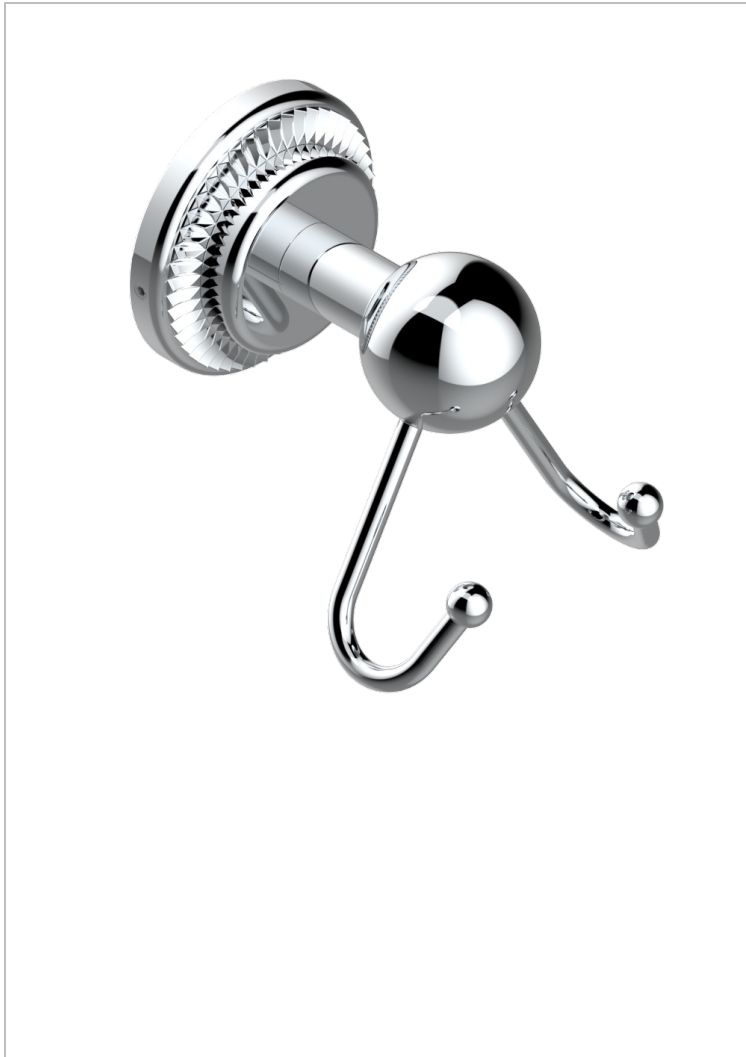

# DIPLOMATE ROYALE

U4D-512

Double flannel hook

THG<sup>®</sup>  
PARIS

## CHARACTERISTIC

- Diplomate Royale
- Double flannel hook

## AVAILABLE FINITIONS

Black ceram - D30  
Blush PVD - H62  
Brass color PVD - H49  
Brown bronze color PVD - F33  
Chrome polished - A02  
Chrome polished / gold polished - G02

Copper antique matt, coated - H07  
Gold color PVD - H52  
Gold mat - F07  
Gold polished - F01  
Graphite PVD - H64  
Light coated bronze - D01

Matt Umber PVD - H67  
Matt blush PVD - H60  
Matt brass color PVD - H50  
Matt brown bronze color PVD - F34  
Matt chrome (American satin) - C02  
Matt gold color PVD - H53

Matt graphite PVD - H65  
Matt nickel (American satin) - C01  
Matt nickel color PVD - H56  
Nickel antique / Sovereign - H28  
Nickel color PVD - H55  
Nickel polished - B01