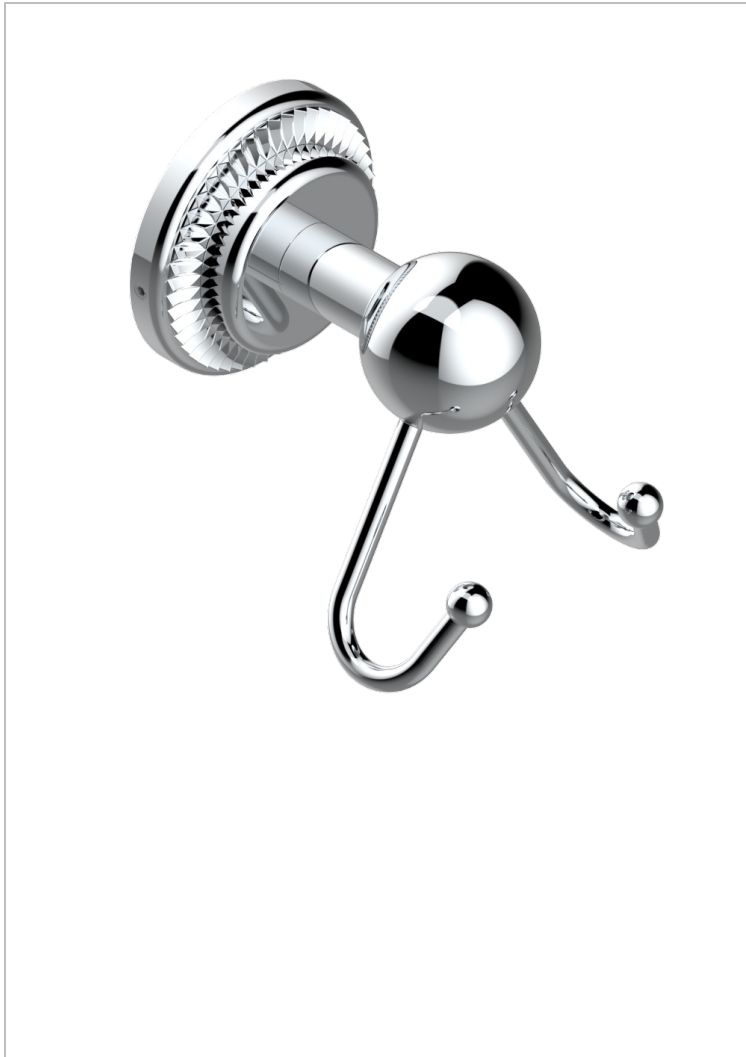

DIPLOMATE ROYALE

U4D-512

Double hook

THG[®]
PARIS

CHARACTERISTIC

- Diplomate Royale
- Double hook

AVAILABLE FINITIONS

Antique nickel - H28
Black ceram - D30
Blush PVD - H62
Brass color PVD - H49
Brown bronze color PVD - F33
Gold color PVD - H52

Graphite PVD - H64
Lacquered light bronze - D01
Matt Umber PVD - H67
Matt blush PVD - H60
Matt brass color PVD - H50
Matt brown bronze color PVD - F34

Matt chrome - C02
Matt gold - F07
Matt gold color PVD - H53
Matt graphite PVD - H65
Matt nickel (color finish) - C01
Matt nickel color PVD - H56

Nickel color PVD - H55
Polished chrome (color finish) - A02
Polished chrome / Polished gold (color finish) - G02
Polished gold (color finish) - F01
Polished nickel - B01
Soft gold - F30

Soft matt gold - F31
Umber PVD - H66
Varnished matt antique red copper (color finish) - H07