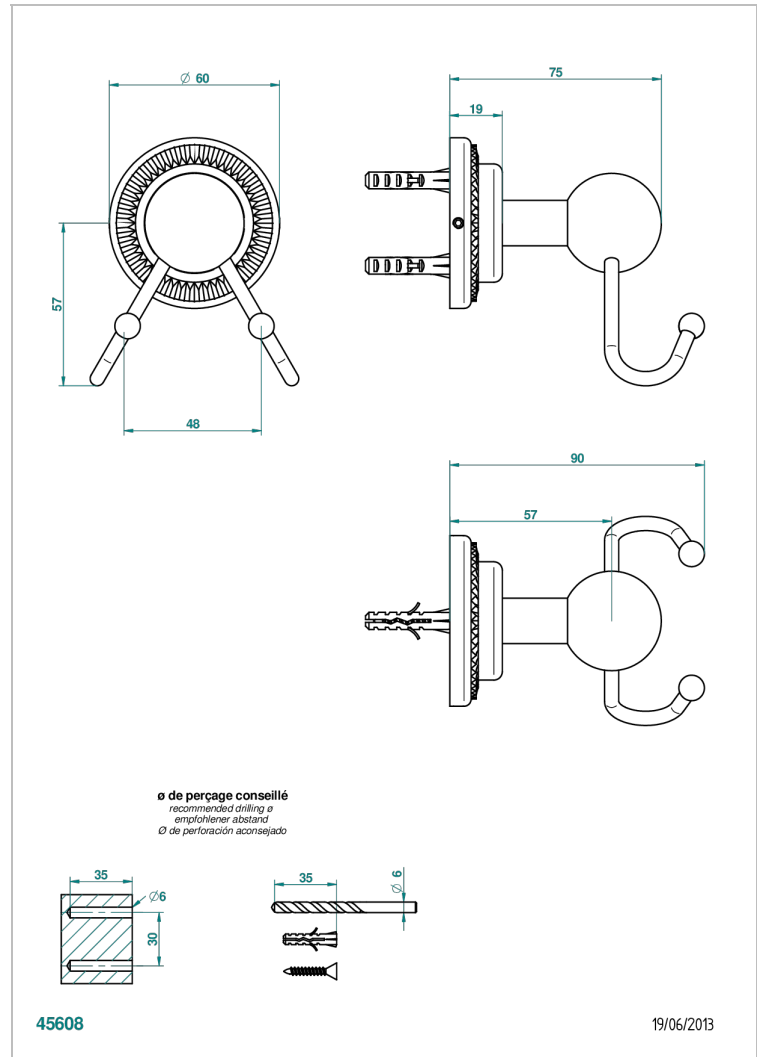

DIPLOMATE ROYALE

U4D-512

Double hook

THG[®]
PARIS

CHARACTERISTIC

- Diplomate Royale
- Double hook

AVAILABLE FINITIONS

Antique nickel - H28
Black ceram - D30
Blush PVD - H62
Brass color PVD - H49
Brown bronze color PVD - F33
Gold color PVD - H52

Nickel color PVD - H55
Polished chrome (color finish) - A02
Polished chrome / Polished gold (color finish) - G02
Polished gold (color finish) - F01
Polished nickel - B01
Soft gold - F30

Soft matt gold - F31
Umber PVD - H66
Varnished matt antique red copper (color finish) - H07