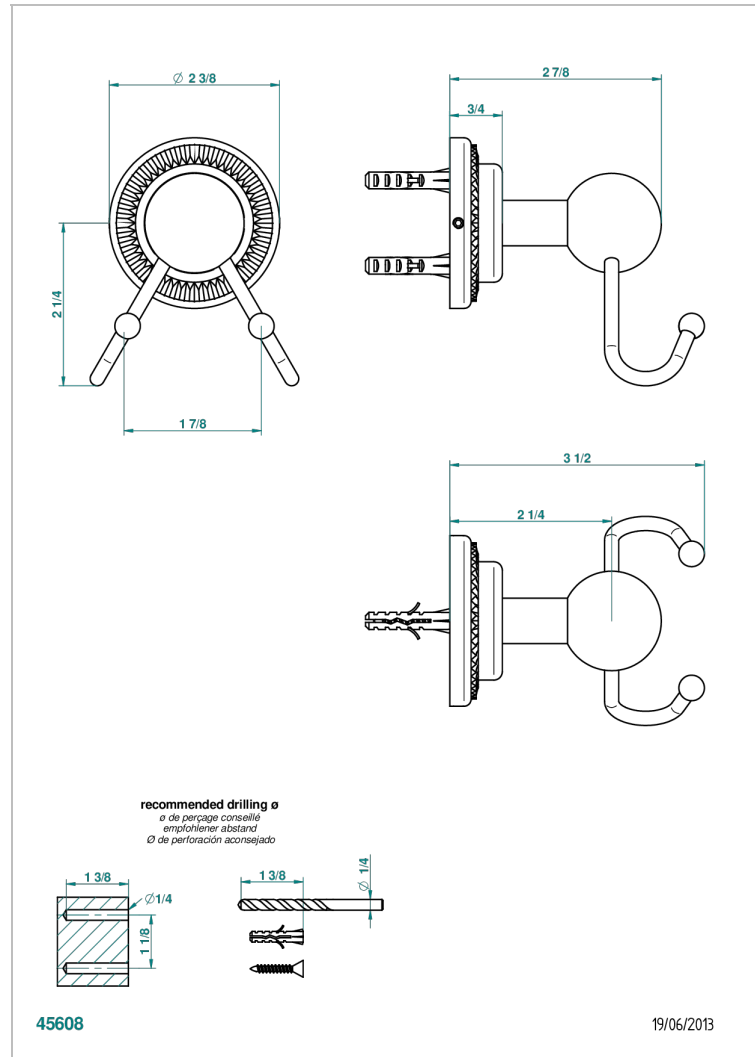

DIPLOMATE ROYALE

U4D-512

Double hook

THG[®]
PARIS

CHARACTERISTIC

- Diplomate Royale
- Double hook

AVAILABLE FINITIONS

Antique nickel - H28
Black ceram - D30
Blush PVD - H62
Brass color PVD - H49
Brown bronze color PVD - F33
Gold color PVD - H52

Nickel color PVD - H55
Polished chrome (color finish) - A02
Polished chrome / Polished gold (color finish) - G02
Polished gold (color finish) - F01
Polished nickel - B01
Soft gold - F30

Soft matt gold - F31
Umber PVD - H66
Varnished matt antique red copper (color finish) - H07