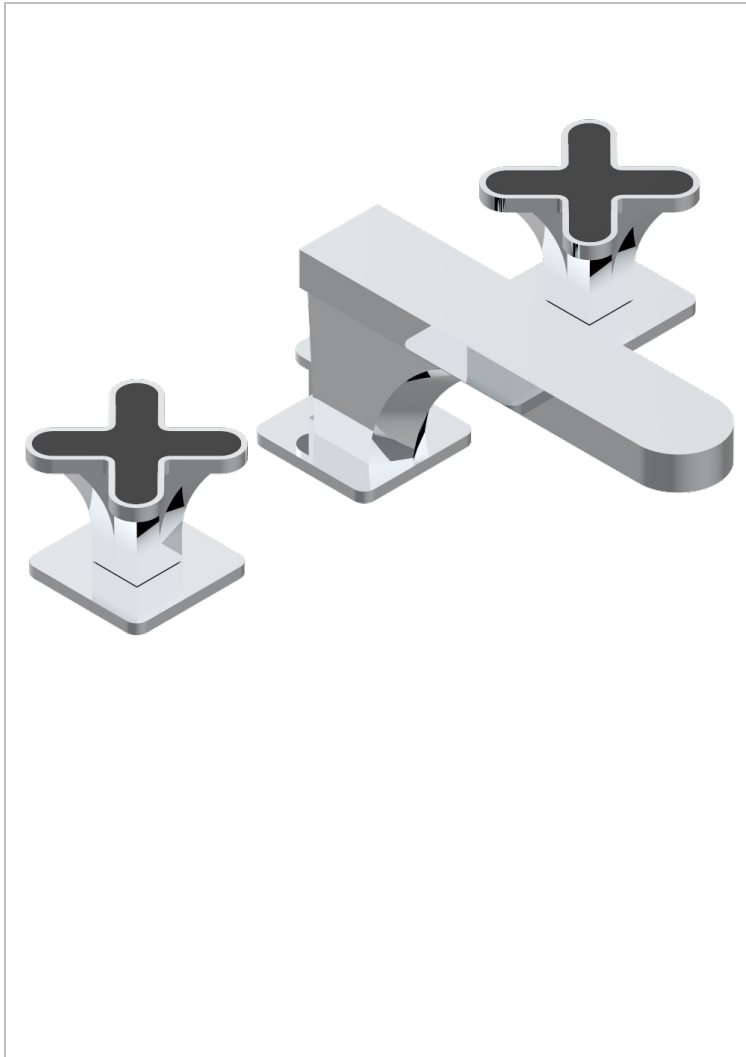

PROFIL BLACK ONYX

A6N-151M/US

Widespread lavatory set with drain for 1 1/4" + countertop

CHARACTERISTIC

- Profil Black Onyx
- Widespread lavatory set with drain for 1 1/4" + countertop

TECHNICAL SPECS

- Recommandé : 3 bars (max. 5 bars) - Advised : 43,5 psi (max. 72 psi)
- 5,7 l/min à 3 bars (1.5 gpm at 43.5 psi)

AVAILABLE FINITIONS

Black ceram - D30
Blush PVD - H62
Brass color PVD - H49
Brown bronze color PVD - F33
Chrome polished - A02
Chrome polished / gold polished - G02

Copper antique matt, coated - H07
Gold color PVD - H52
Gold mat - F07
Gold polished - F01
Graphite PVD - H64
Light coated bronze - D01