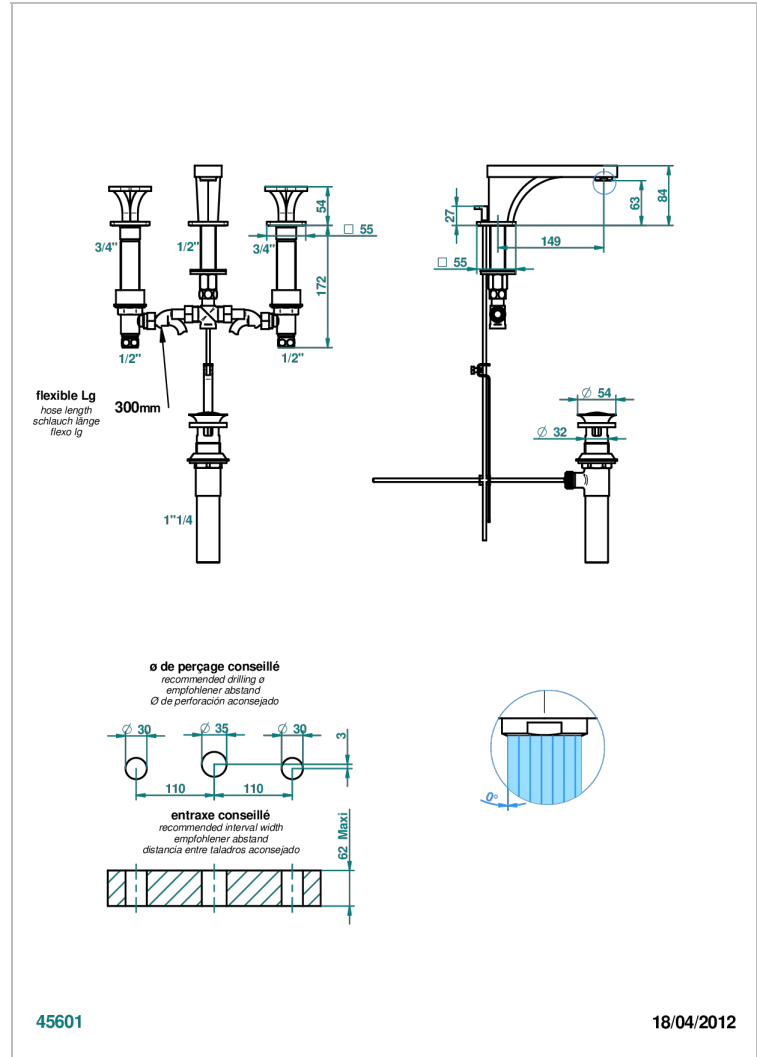

PROFIL BLACK ONYX

A6N-151M/US

Widespread lavatory set with drain for 1 1/4" + countertop

CHARACTERISTIC

- Profil Black Onyx
- Widespread lavatory set with drain for 1 1/4" + countertop

TECHNICAL SPECS

- Recommandé : 3 bars (max. 5 bars) - Advised : 43,5 psi (max. 72 psi)
- 5,7 l/min à 3 bars (1.5 gpm at 43.5 psi)