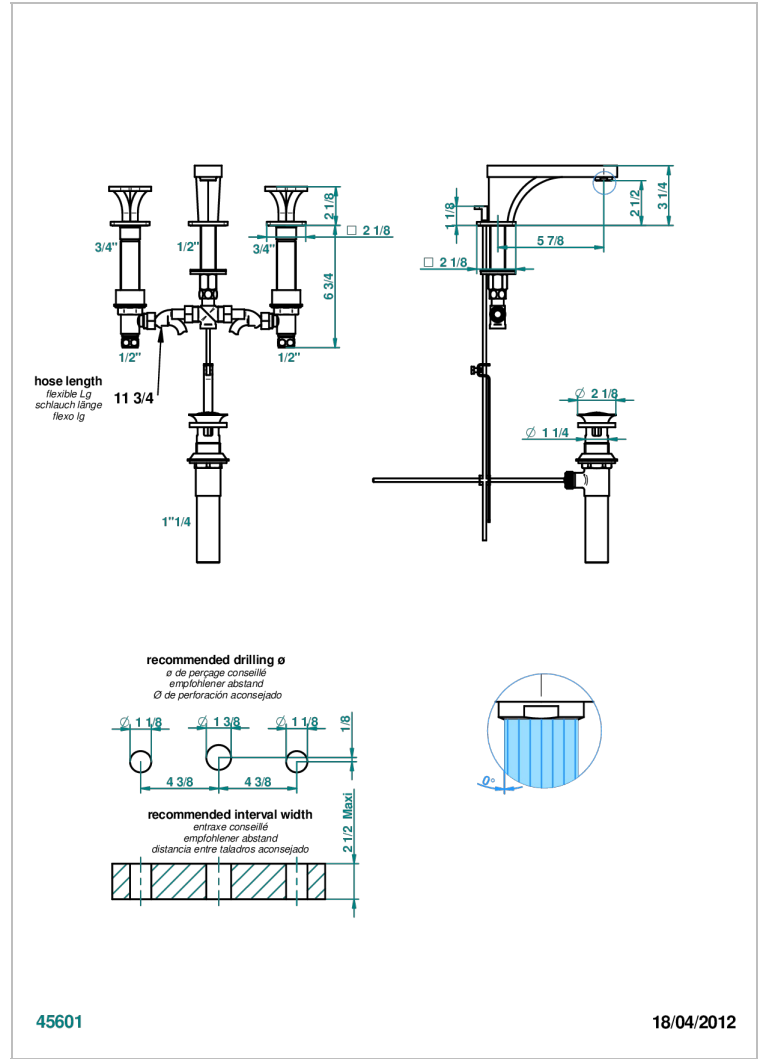

PROFIL BLACK ONYX

A6N-151M/US

Widespread lavatory set with drain for 1 1/4" + countertop

CHARACTERISTIC

- Profil Black Onyx
- Widespread lavatory set with drain for 1 1/4" + countertop

TECHNICAL SPECS

- Recommandé : 3 bars (max. 5 bars) - Advised : 43,5 psi (max. 72 psi)
- 5,7 l/min à 3 bars (1.5 gpm at 43.5 psi)