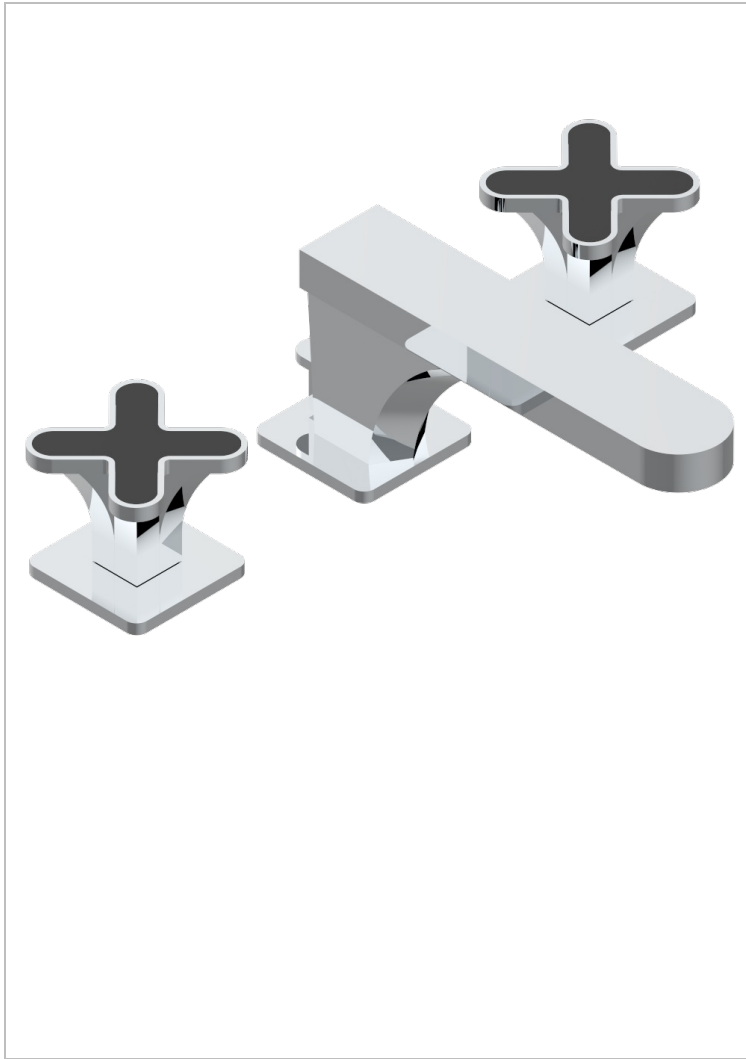

PROFIL BLACK ONYX

A6N-151M/US

Widespread lavatory set with drain for 1 1/4" + countertop

CHARACTERISTIC

- Profil Black Onyx
- Widespread lavatory set with drain for 1 1/4" + countertop

TECHNICAL SPECS

- Recommandé : 3 bars (max. 5 bars) - Advised : 43,5 psi (max. 72 psi)
- 5,7 l/min à 3 bars (1.5 gpm at 43.5 psi)

AVAILABLE FINITIONS

Black ceram - D30
Blush PVD - H62
Brass color PVD - H49
Brown bronze color PVD - F33
Chrome polished - A02
Chrome polished / gold polished - G02

Copper antique matt, coated - H07
Gold color PVD - H52
Gold mat - F07
Gold polished - F01
Graphite PVD - H64
Light coated bronze - D01