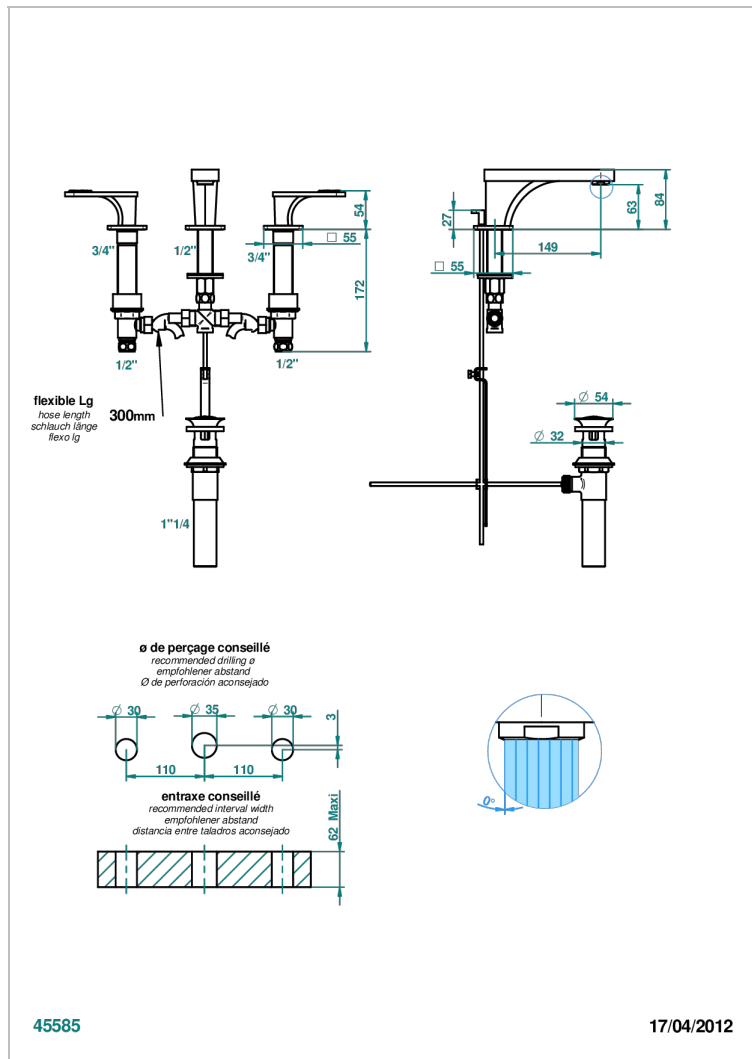

PROFIL LALIQUE CLEAR CRYSTAL WITH LEVER HANDLES

A6H-151M/US

Widespread lavatory set with drain for 1 1/4" + countertop

CHARACTERISTIC

- Profil LaliQUE Clear crystal with lever handles
- Widespread lavatory set with drain for 1 1/4" + countertop

TECHNICAL SPECS

- Recommandé : 3 bars (max. 5 bars) - Advised : 43,5 psi (max. 72 psi)
- 5,7 l/min à 3 bars (1.5 gpm at 43.5 psi)

AVAILABLE FINITIONS

Black ceram - D30
Blush PVD - H62
Brass color PVD - H49
Brown bronze color PVD - F33
Chrome polished - A02
Chrome polished / gold polished - G02