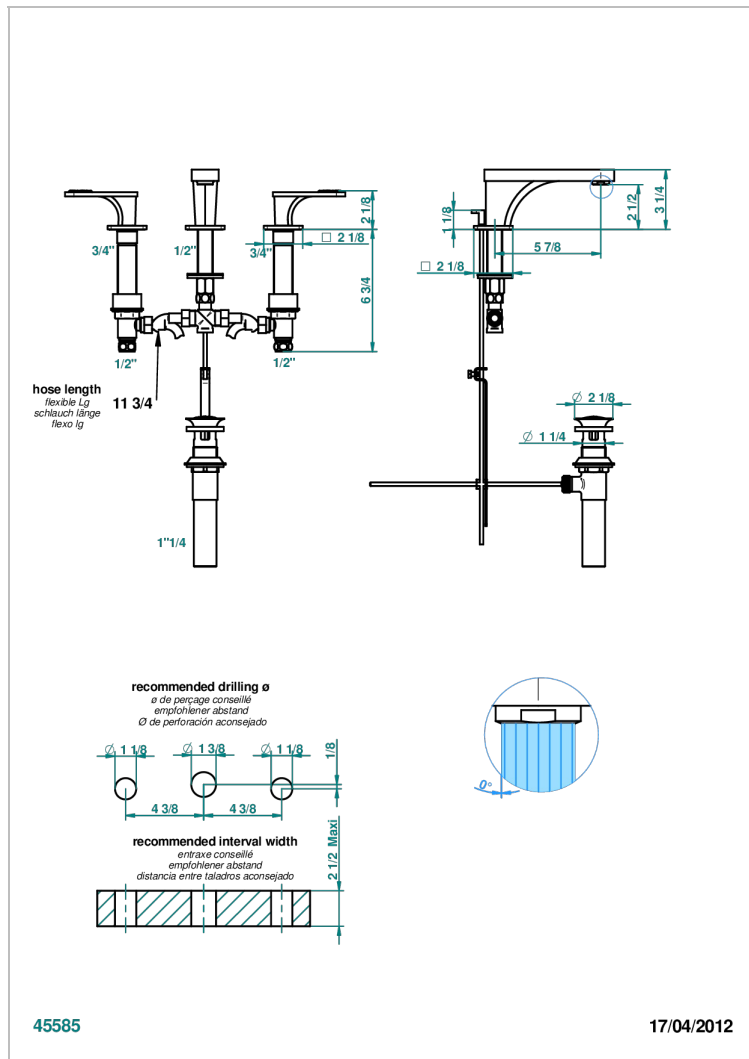

PROFIL LALIQUE CLEAR CRYSTAL WITH LEVER HANDLES

A6H-151M/US

Widespread lavatory set with drain for 1 1/4" + countertop

CHARACTERISTIC

- Profil LaliQUE Clear crystal with lever handles
- Widespread lavatory set with drain for 1 1/4" + countertop

TECHNICAL SPECS

- Recommandé : 3 bars (max. 5 bars) - Advised : 43,5 psi (max. 72 psi)
- 5,7 l/min à 3 bars (1.5 gpm at 43.5 psi)

AVAILABLE FINITIONS

Black ceram - D30
Blush PVD - H62
Brass color PVD - H49
Brown bronze color PVD - F33
Chrome polished - A02
Chrome polished / gold polished - G02