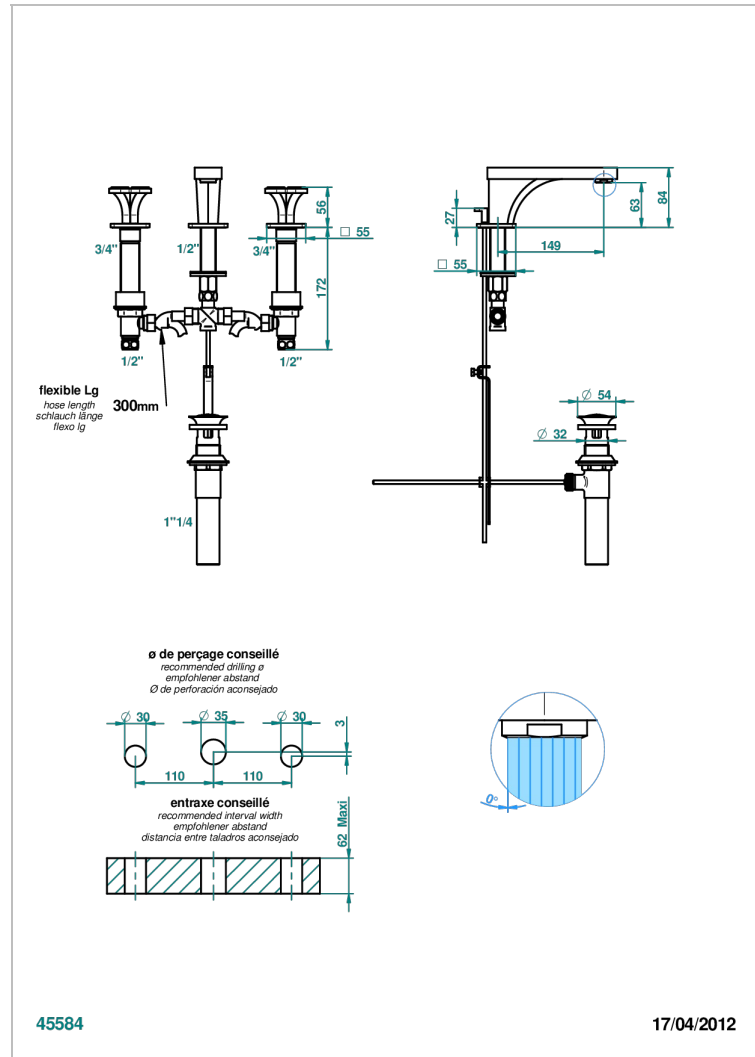

PROFIL LALIQUE CLEAR CRYSTAL

A6G-151M/US

Widespread lavatory set with drain for 1 1/4" + countertop

CHARACTERISTIC

- Profil LaliQUE Clear crystal
- Widespread lavatory set with drain for 1 1/4" + countertop

TECHNICAL SPECS

- Recommandé : 3 bars (max. 5 bars) - Advised : 43,5 psi (max. 72 psi)
- 5,7 l/min à 3 bars (1.5 gpm at 43.5 psi)

AVAILABLE FINITIONS

Black ceram - D30
Blush PVD - H62
Brass color PVD - H49
Brown bronze color PVD - F33
Chrome polished - A02
Chrome polished / gold polished - G02