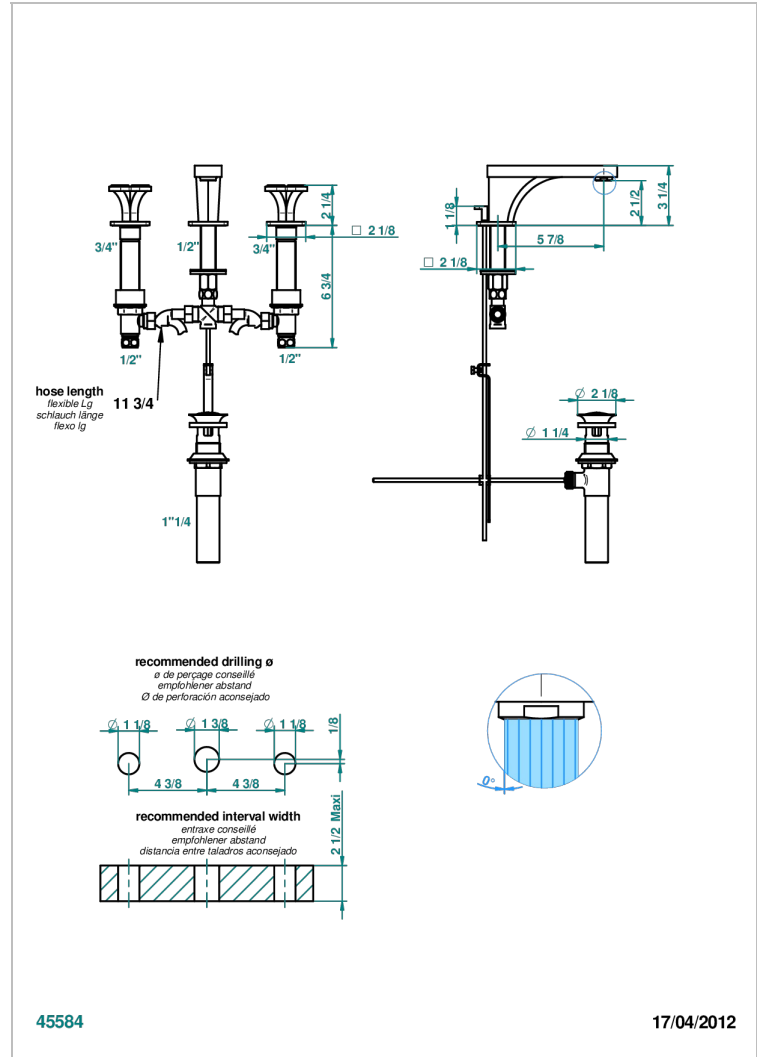

PROFIL LALIQUE CLEAR CRYSTAL

A6G-151M/US

Widespread lavatory set with drain for 1 1/4" + countertop

CHARACTERISTIC

- Profil Lalique Clear crystal
- Widespread lavatory set with drain for 1 1/4" + countertop

TECHNICAL SPECS

- Recommandé : 3 bars (max. 5 bars) - Advised : 43,5 psi (max. 72 psi)
- 5,7 l/min à 3 bars (1.5 gpm at 43.5 psi)

AVAILABLE FINITIONS

Black ceram - D30
Blush PVD - H62
Brass color PVD - H49
Brown bronze color PVD - F33
Chrome polished - A02
Chrome polished / gold polished - G02