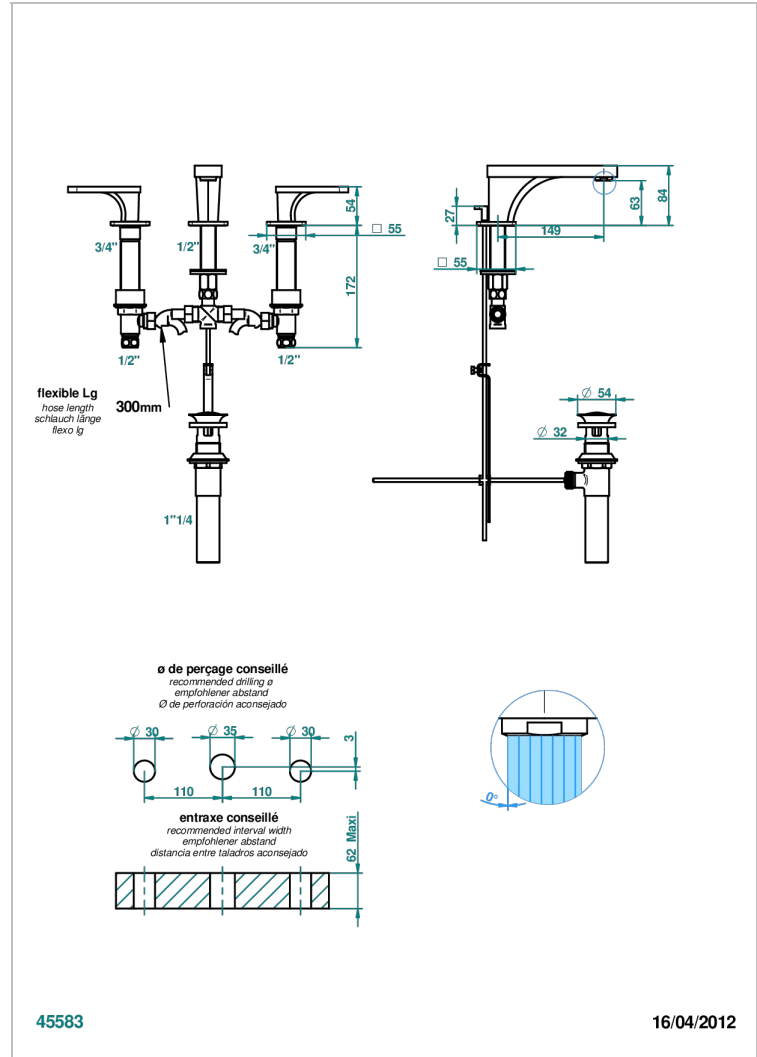

# PROFIL METAL CON MANETAS

A6B-151M/US

Rim mounted 3-hole basin mixer with waste for marble

THG<sup>®</sup>  
PARIS

## CARACTERÍSTICAS

- Profil metal con manetas
- Rim mounted 3-hole basin mixer with waste for marble

## ESPECIFICACIONES TÉCNICAS

- Recommandé : 3 bars (max. 5 bars) - Advised : 43,5 psi (max. 72 psi)
- 5,7 l/min à 3 bars (1.5 gpm at 43.5 psi)