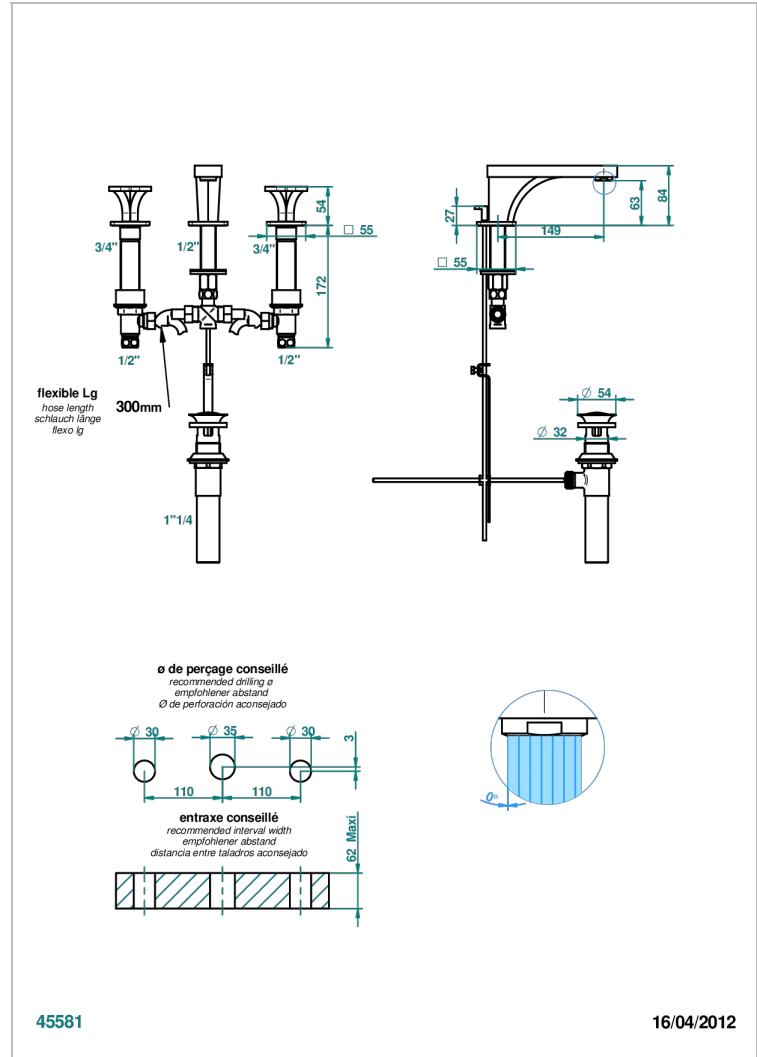

PROFIL METAL

A6A-151M/US

Widespread lavatory set with drain for 1 1/4" + countertop

CHARACTERISTIC

- Profil Metal
- Widespread lavatory set with drain for 1 1/4" + countertop

TECHNICAL SPECS

- Recommandé : 3 bars (max. 5 bars) - Advised : 43,5 psi (max. 72 psi)
- 5,7 l/min à 3 bars (1.5 gpm at 43.5 psi)