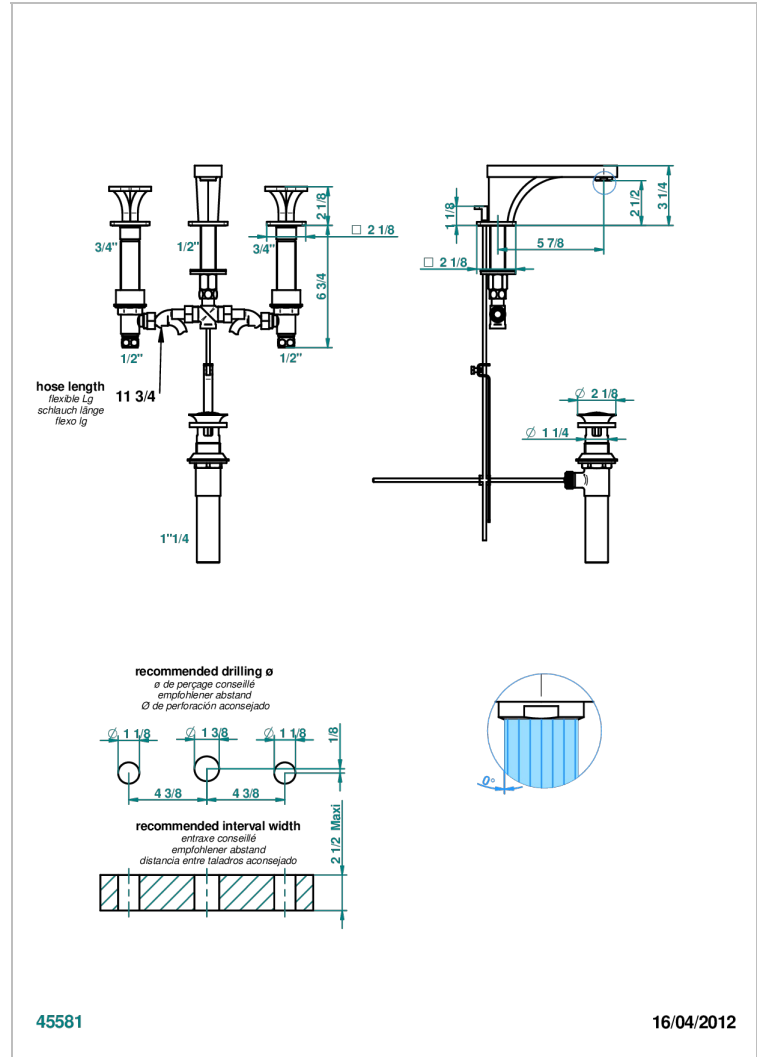

PROFIL METAL

A6A-151M/US

Widespread lavatory set with drain for 1 1/4" + countertop

CHARACTERISTIC

- Profil Metal
- Widespread lavatory set with drain for 1 1/4" + countertop

TECHNICAL SPECS

- Recommandé : 3 bars (max. 5 bars) - Advised : 43,5 psi (max. 72 psi)
- 5,7 l/min à 3 bars (1.5 gpm at 43.5 psi)