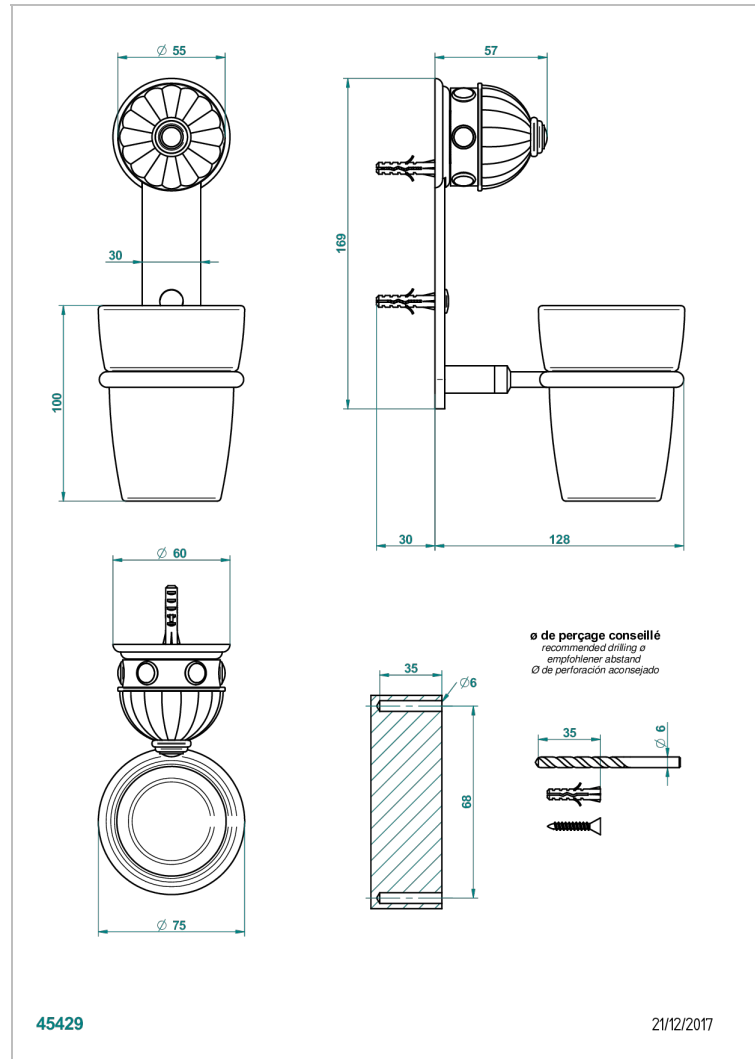

# CHEVERNY LAPIS LAZULI

A1T-536

Tumbler holder, wall mounted

THG<sup>®</sup>  
PARIS

## CHARACTERISTIC

- Cheverny Lapis Lazuli
- Tumbler holder, wall mounted