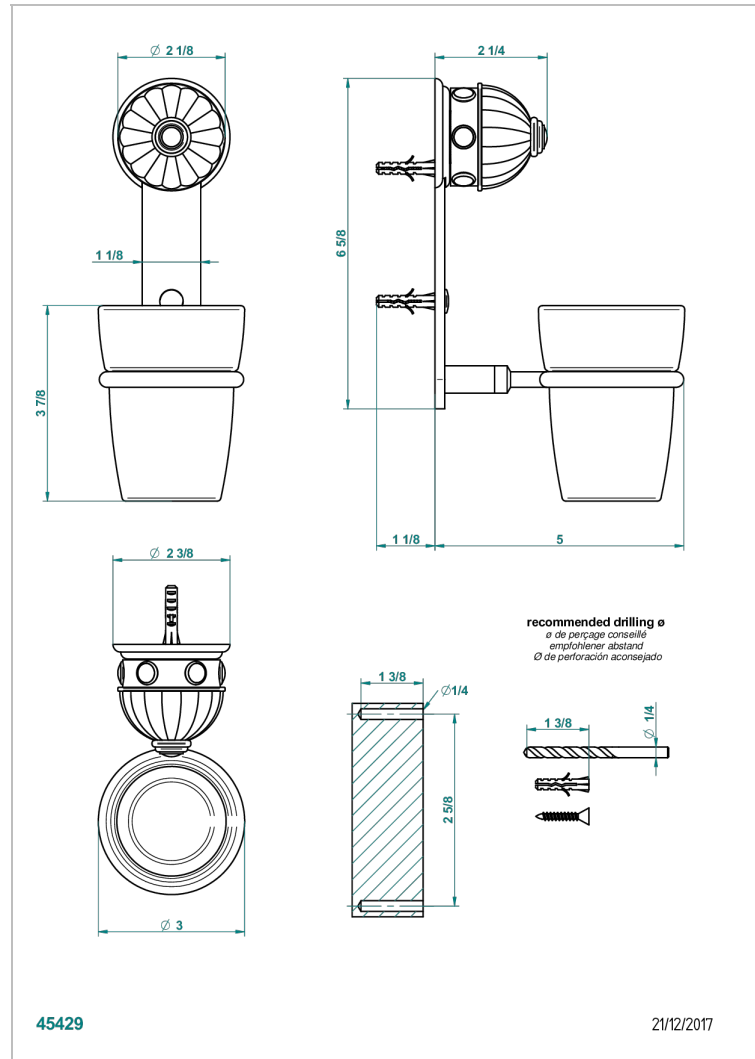

CHEVERNY LAPIS LAZULI

A1T-536

Tumbler holder, wall mounted

CHARACTERISTIC

- Cheverny Lapis Lazuli
- Tumbler holder, wall mounted

AVAILABLE FINITIONS

Black ceram - D30
 Blush PVD - H62
 Brass color PVD - H49
 Brown bronze color PVD - F33
 Chrome polished - A02
 Chrome polished / gold polished - G02