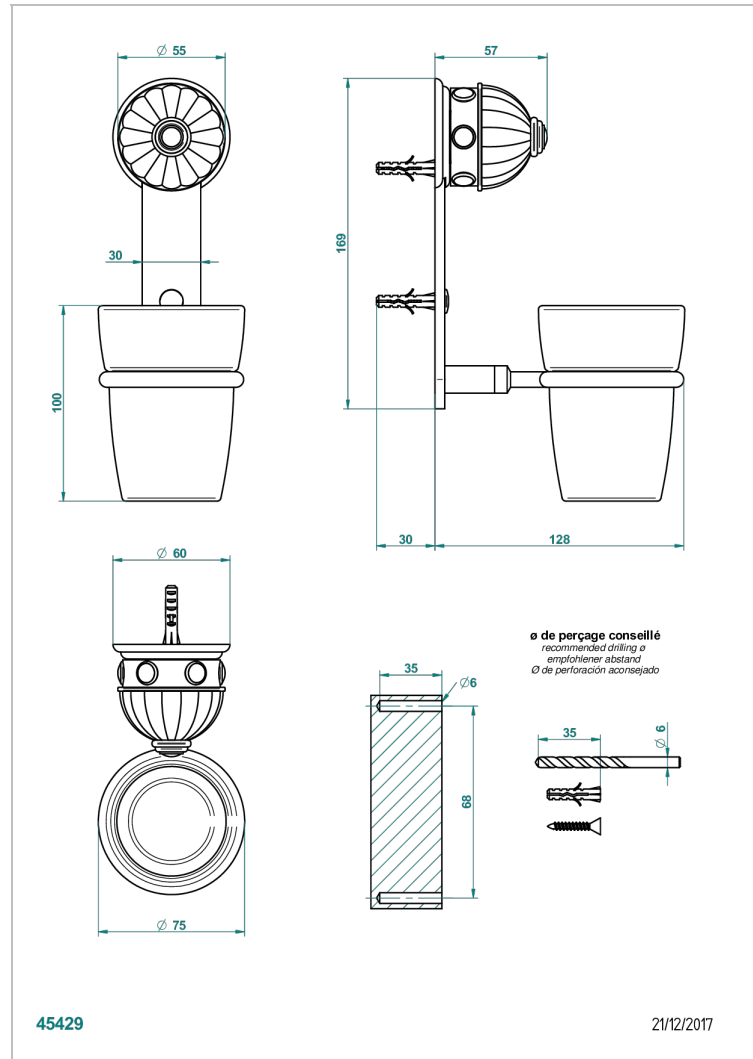

CHEVERNY LAPIS LAZULI

A1T-536

Wall mounted glass tumbler and holder

THG[®]
PARIS

CHARACTERISTIC

- Cheverny Lapis Lazuli
- Wall mounted glass tumbler and holder

AVAILABLE FINITIONS

Antique nickel - H28
Black ceram - D30
Blush PVD - H62
Brass color PVD - H49
Brown bronze color PVD - F33
Gold color PVD - H52