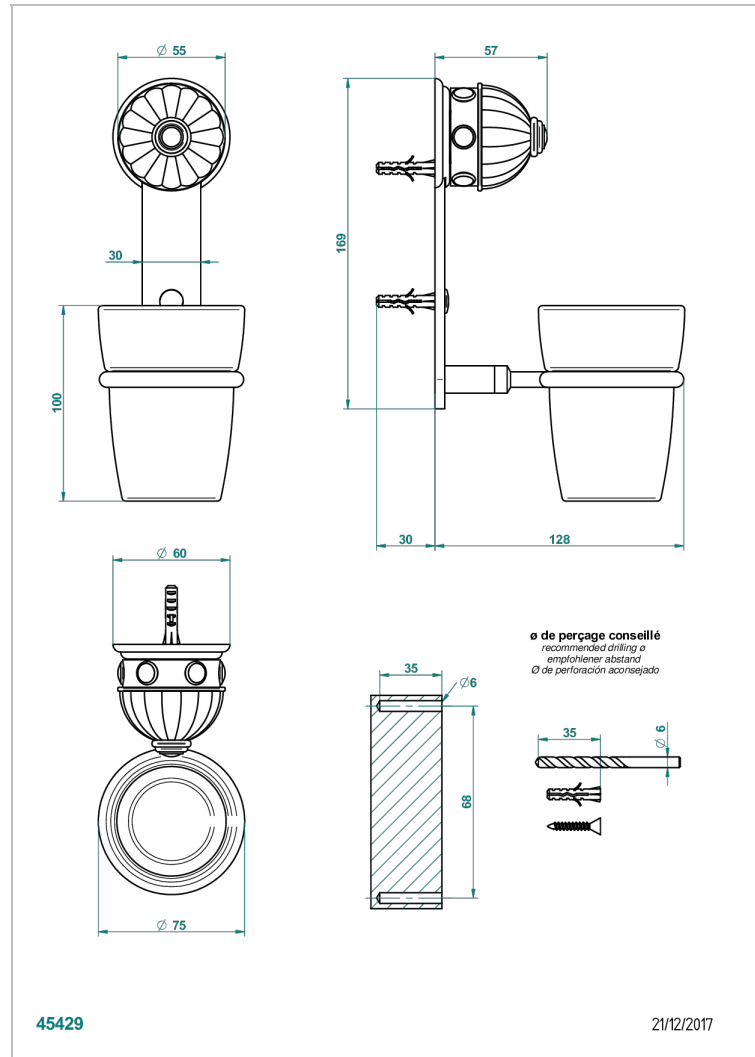

# CHEVERNY LAPIS LAZULI

A1T-536

Wall mounted glass tumbler and holder

## CHARACTERISTIC

- Cheverny Lapis Lazuli
- Wall mounted glass tumbler and holder