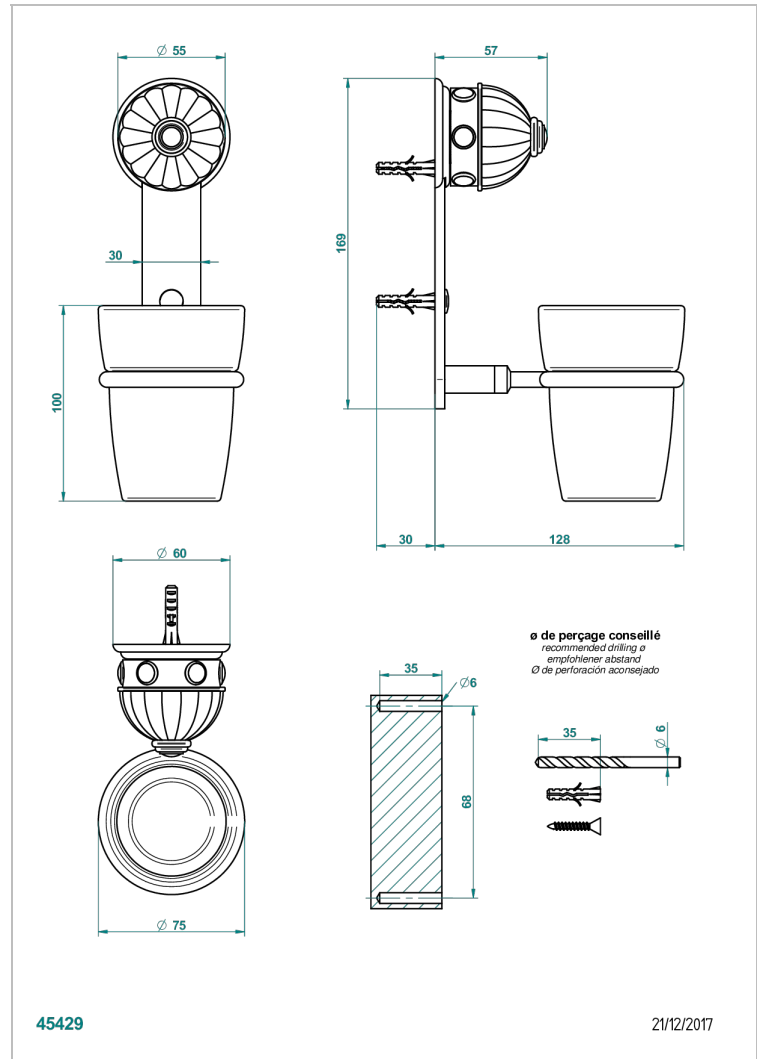

AMBOISE LAPIS LAZULI

A1K-536

Tumbler holder, wall mounted

THG[®]
PARIS

CHARACTERISTIC

- Amboise Lapis Lazuli
- Tumbler holder, wall mounted

AVAILABLE FINITIONS

Black ceram - D30
Blush PVD - H62
Brass color PVD - H49
Brown bronze color PVD - F33
Chrome polished - A02
Chrome polished / gold polished - G02

Matt nickel color PVD - H56
Nickel antique / Sovereign - H28
Nickel color PVD - H55
Nickel polished - B01
Soft gold - F30
Soft matt gold - F31

Umber PVD - H66