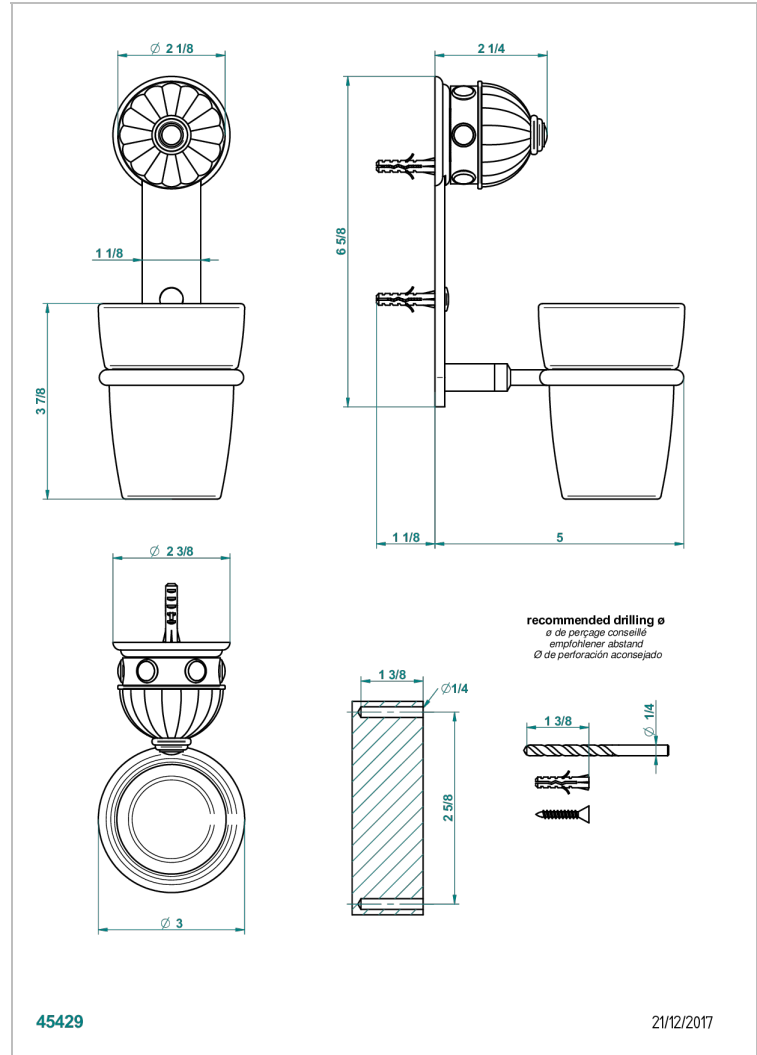

AMBOISE LAPIS LAZULI

A1K-536

Tumbler holder, wall mounted

CHARACTERISTIC

- Amboise Lapis Lazuli
- Tumbler holder, wall mounted

AVAILABLE FINITIONS

Black ceram - D30
 Blush PVD - H62
 Brass color PVD - H49
 Brown bronze color PVD - F33
 Chrome polished - A02
 Chrome polished / gold polished - G02