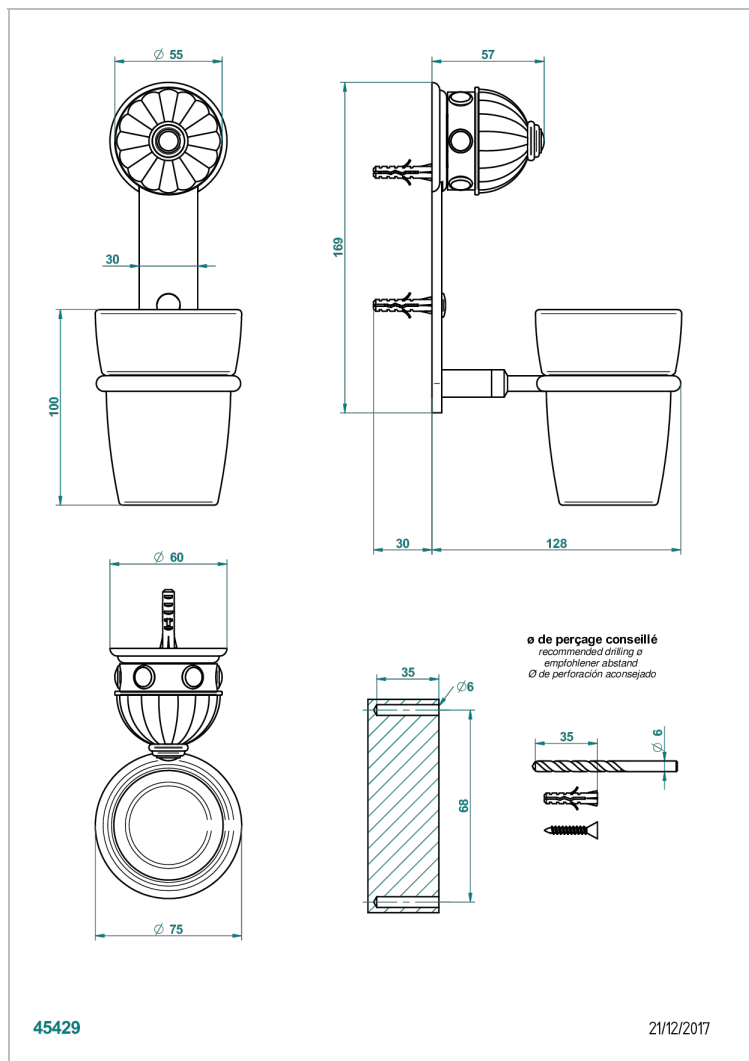

AMBOISE LAPIS LAZULI

A1K-536

Wall mounted glass tumbler and holder

THG[®]
PARIS

CHARACTERISTIC

- Amboise Lapis Lazuli
- Wall mounted glass tumbler and holder

AVAILABLE FINITIONS

Antique nickel - H28
Black ceram - D30
Blush PVD - H62
Brass color PVD - H49
Brown bronze color PVD - F33
Gold color PVD - H52