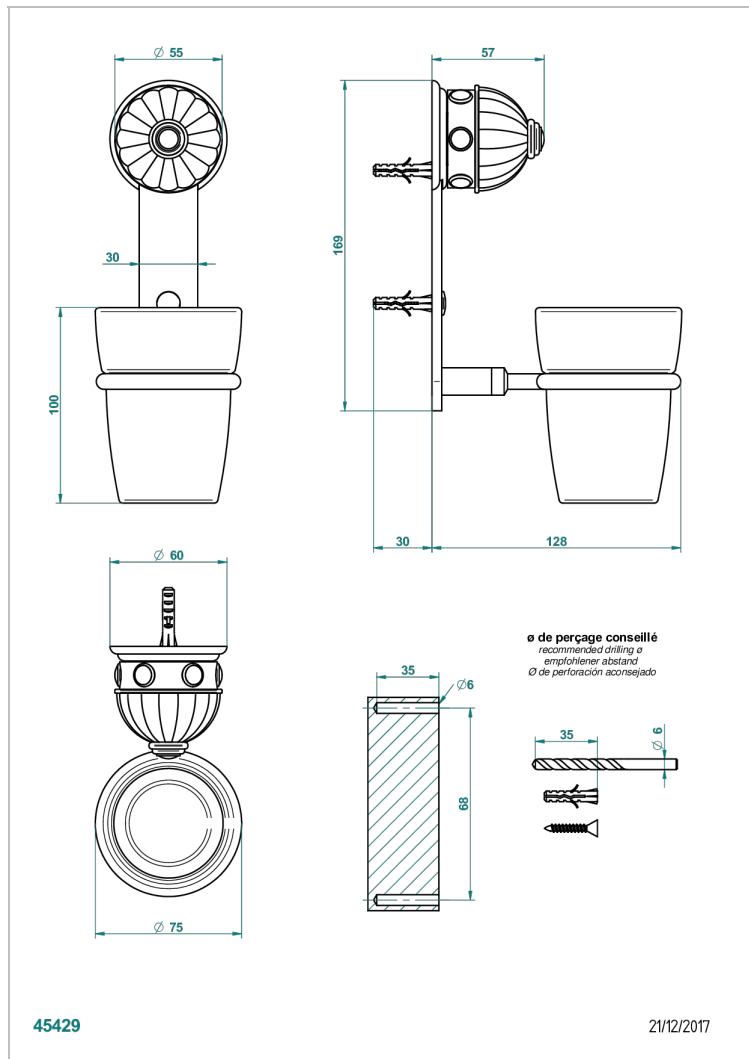

# AMBOISE LAPIS LAZULI

A1K-536

Wall mounted glass tumbler and holder

THG<sup>®</sup>  
PARIS